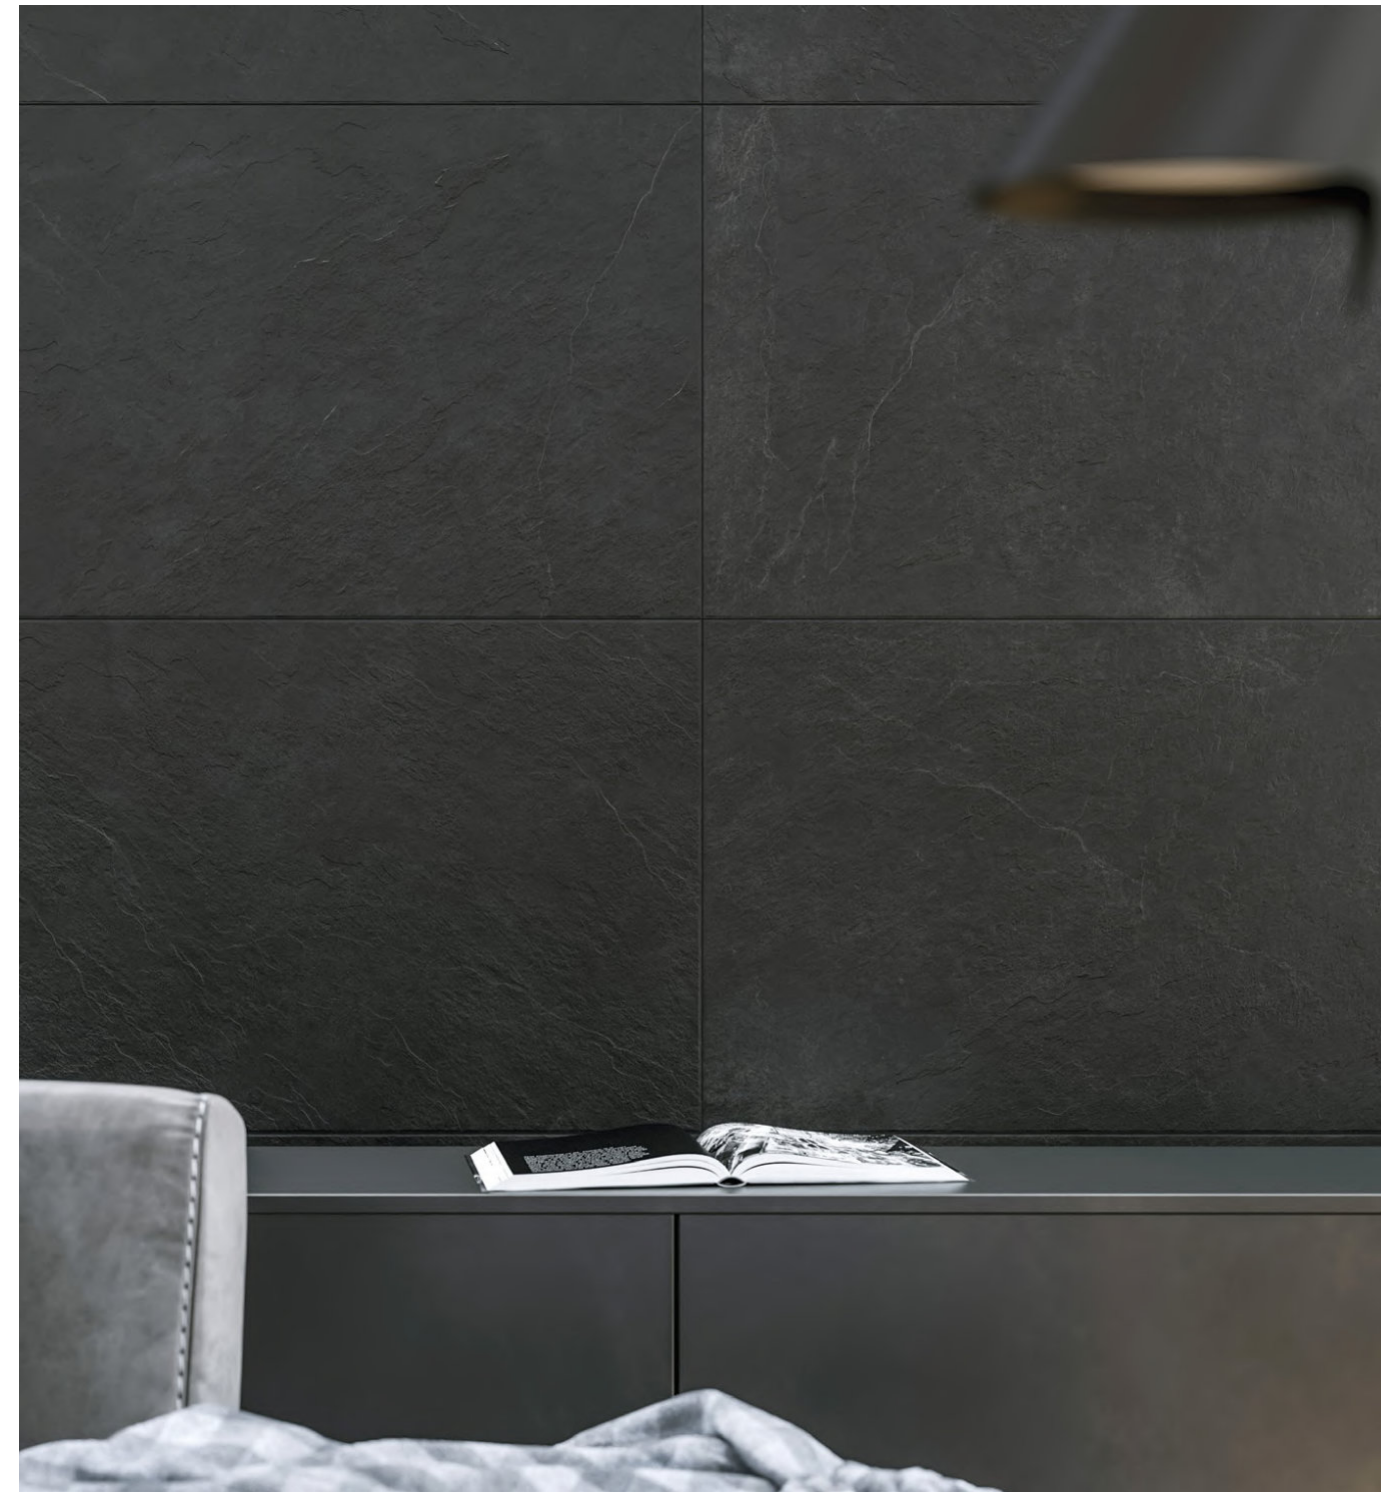

pizarra antracite 60x120/24"x48" /rectified/