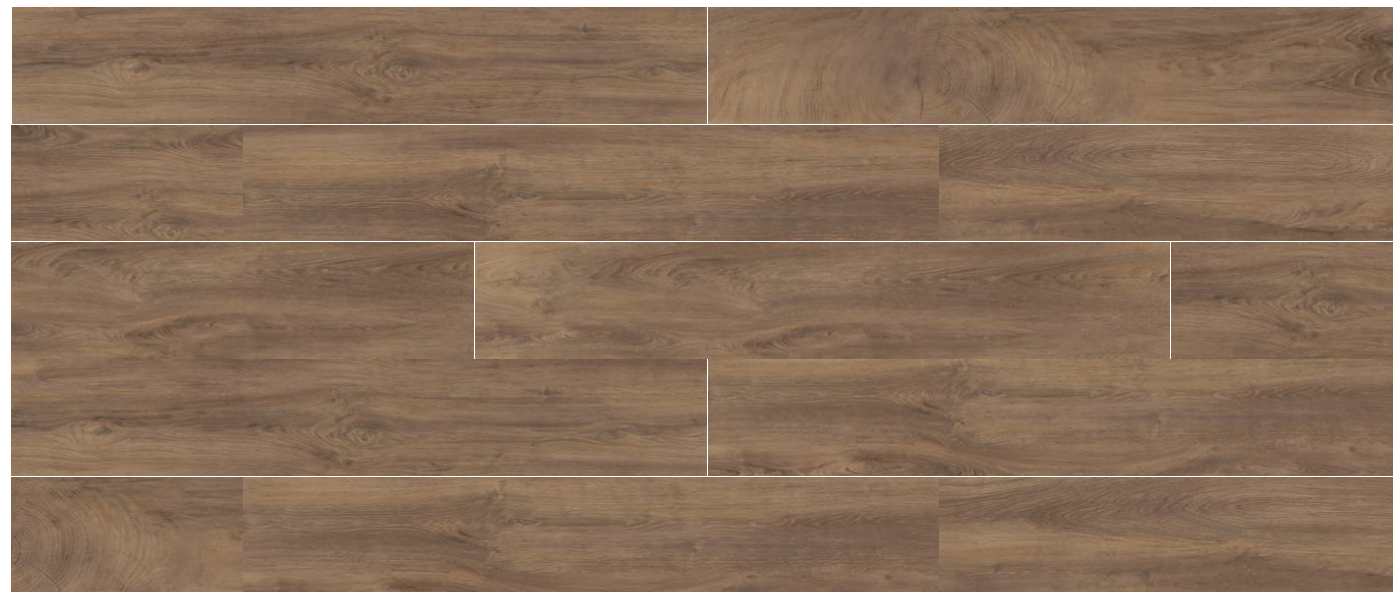

brown 20x120/8"x48" rectified

color	format cm/in	thk. mm/in	ean code	surface	no. of faces	anti-slip	pei	rectified
wood	20x120/8"x48"	10/0,40"	5901503206690	mat	18	—	IV	✓
brown	20x120/8"x48"	10/0,40"	5901503209165	mat	18	—	IV	✓

	format cm/in	thk. mm/in	pcs./box	m²/sqft box	kg/lb box	box/pallet	m²/sqft pallet	kg/lb pallet
	20x120/8"x48"	10/0,40"	5	1,2/12,91	26/57,3	45	54/581	1170/2579