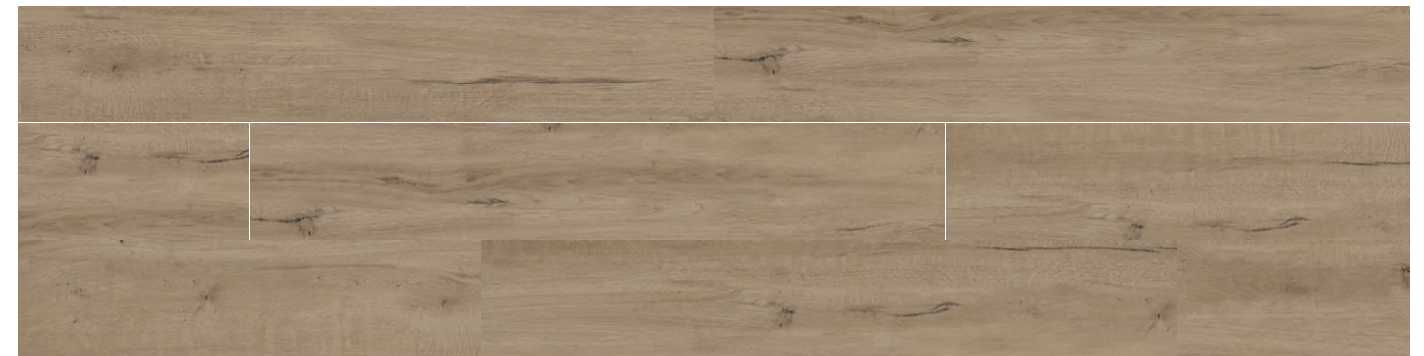

oak 20x120/8"x48"rectified

color	format cm/in	thk. mm/in	ean code	surface	no. of faces	anti-slip	pei	rectified
nogal	20x120/8"x48"	10/0,40"	5901503207949	mat	21	—	IV	✓
oak	20x120/8"x48"	10/0,40"	5901503206676	mat	21	—	IV	✓

	format cm/in	thk. mm/in	pcs./box	m²/sqft box	kg/lb box	box/pallet	m²/sqft pallet	kg/lb pallet
	20x120/8"x48"	10/0,40"	5	1,2/12,91	26/57,3	45	54/581	1170/2579