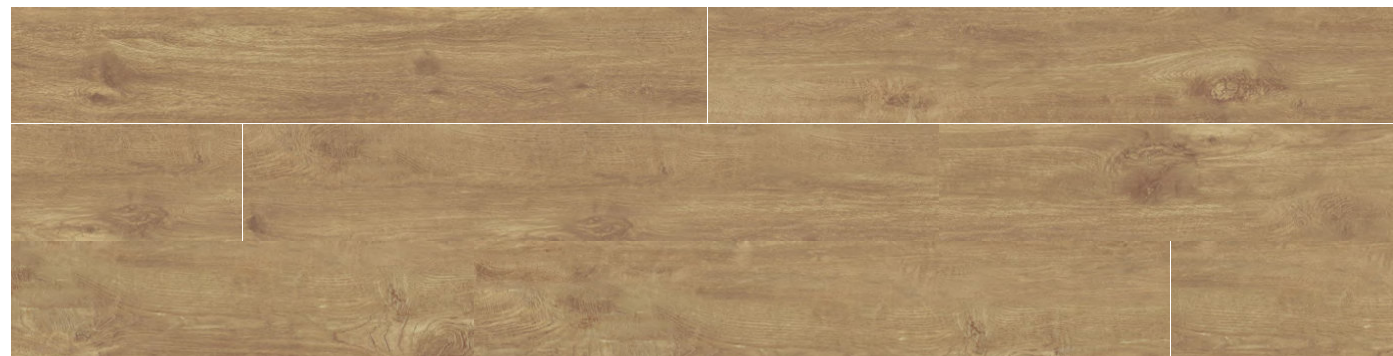

honey 20x120/8"x48"rectified

color	format cm/in	thk. mm/in	ean code	surface	no. of faces	anti-slip	pei	rectified
betula	20x120/8"x48"	10/0,40"	5901503207956	mat	21	—	IV	✓
larix	20x120/8"x48"	10/0,40"	5901503207963	mat	21	—	IV	✓
honey	20x120/8"x48"	10/0,40"	5901503206669	mat	21	—	IV	✓

	format cm/in	thk. mm/in	pcs./box	m²/sqft box	kg/lb box	box/pallet	m²/sqft pallet	kg/lb pallet
	20x120/8"x48"	10/0,40"	5	1,2/12,91	26/57,3	45	54/581	1170/2579