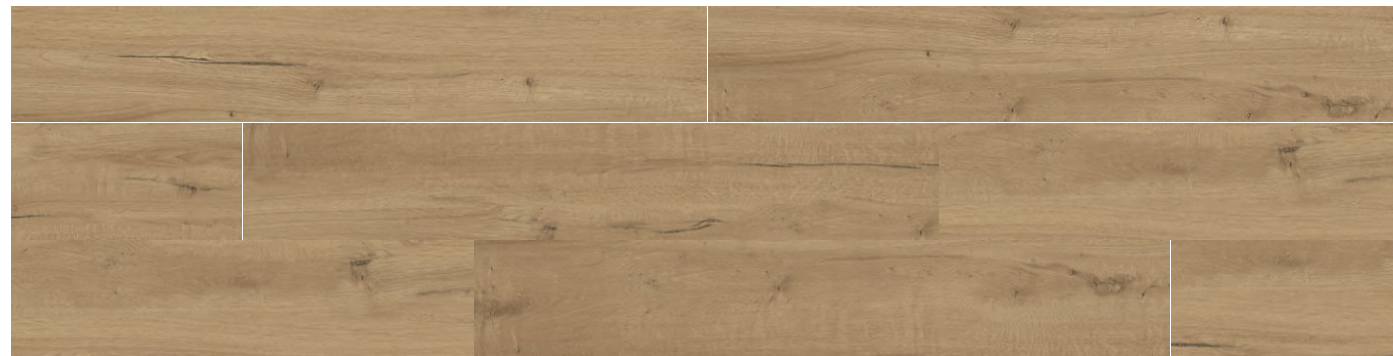

20x120/8"x48"

- Hand icon
- Leaf icon
- Starburst icon
- PEI IV icon
- Square icon
- Circle icon
- Grid icon

20x120/8"x48"rectified

/inspired by/wood look

collection formats

available colours

betula 20x120/8"x48"rectified