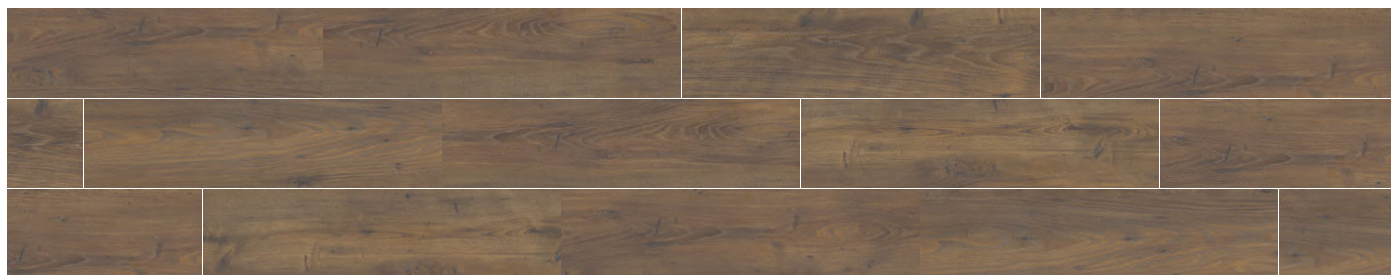

brown 15,5x62/6"x24" non-rectified

color	format cm/in	thk. mm/in	ean code	surface	no. of faces	anti-slip	pei	rectified
grey	15,5x62/6"x24"	7,0/0,28"	5907518305281	mat	18	—	IV	×
beige	15,5x62/6"x24"	7,0/0,28"	5907518305243	mat	18	—	IV	×
brown	15,5x62/6"x24"	7,0/0,28"	5907518305267	mat	18	—	IV	×

	format cm/in	thk. mm/in	pcs./box	m²/sqft box	kg/lb box	box/pallet	m²/sqft pallet	kg/lb pallet
	15,5x62/6"x24"	7,0/0,28"	14	1,34/14,23	18,35/40,45	64	85,76/923,11	1200/2646