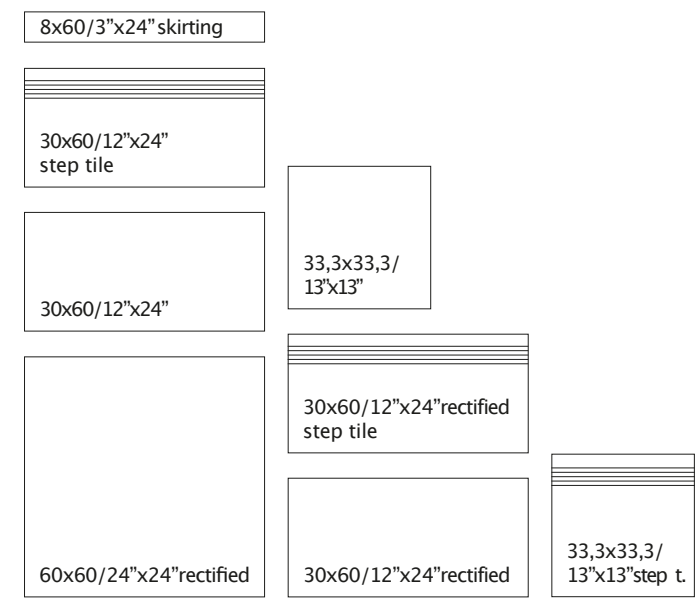

- ✎
- ✎
- ✎
- PEI IV
- R10
- ■
- ■
- ■