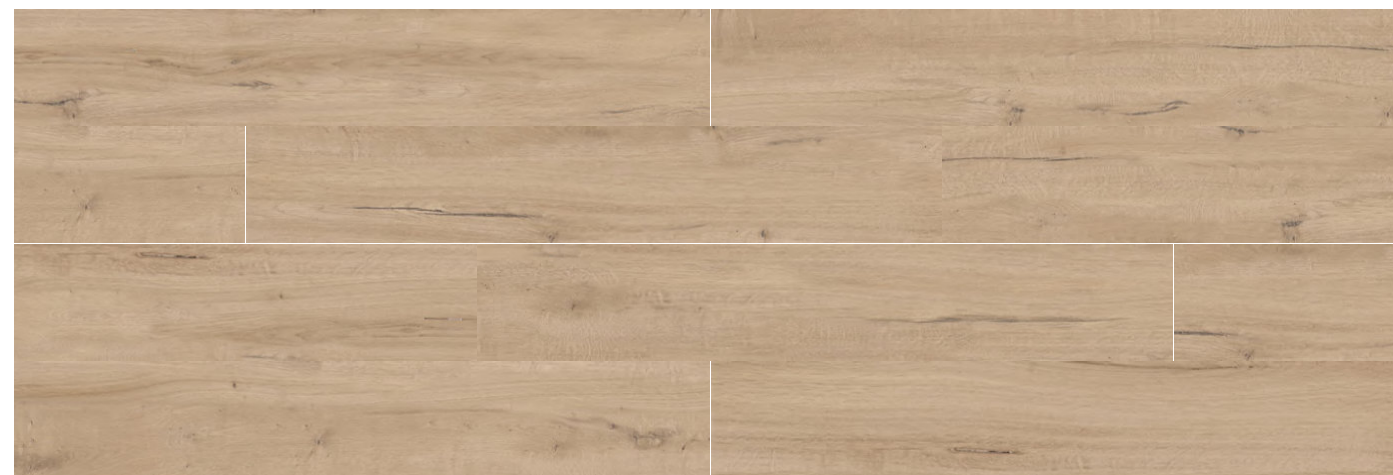

30x60/12"x24"

15,5x62/6"x24"

20x120/8"x48"rectified

suomi collection

15,5x62/6"x24" · 30x60/12"x24" · 20x120/8"x48"

white 20x120/8"x48"rectified

color	format cm/in	thk. mm/in	ean code	surface	no. of faces	anti-slip	pei	rectified
white	20x120/8"x48"	10/0,40"	5901503206805	mat	18	—	IV	✓