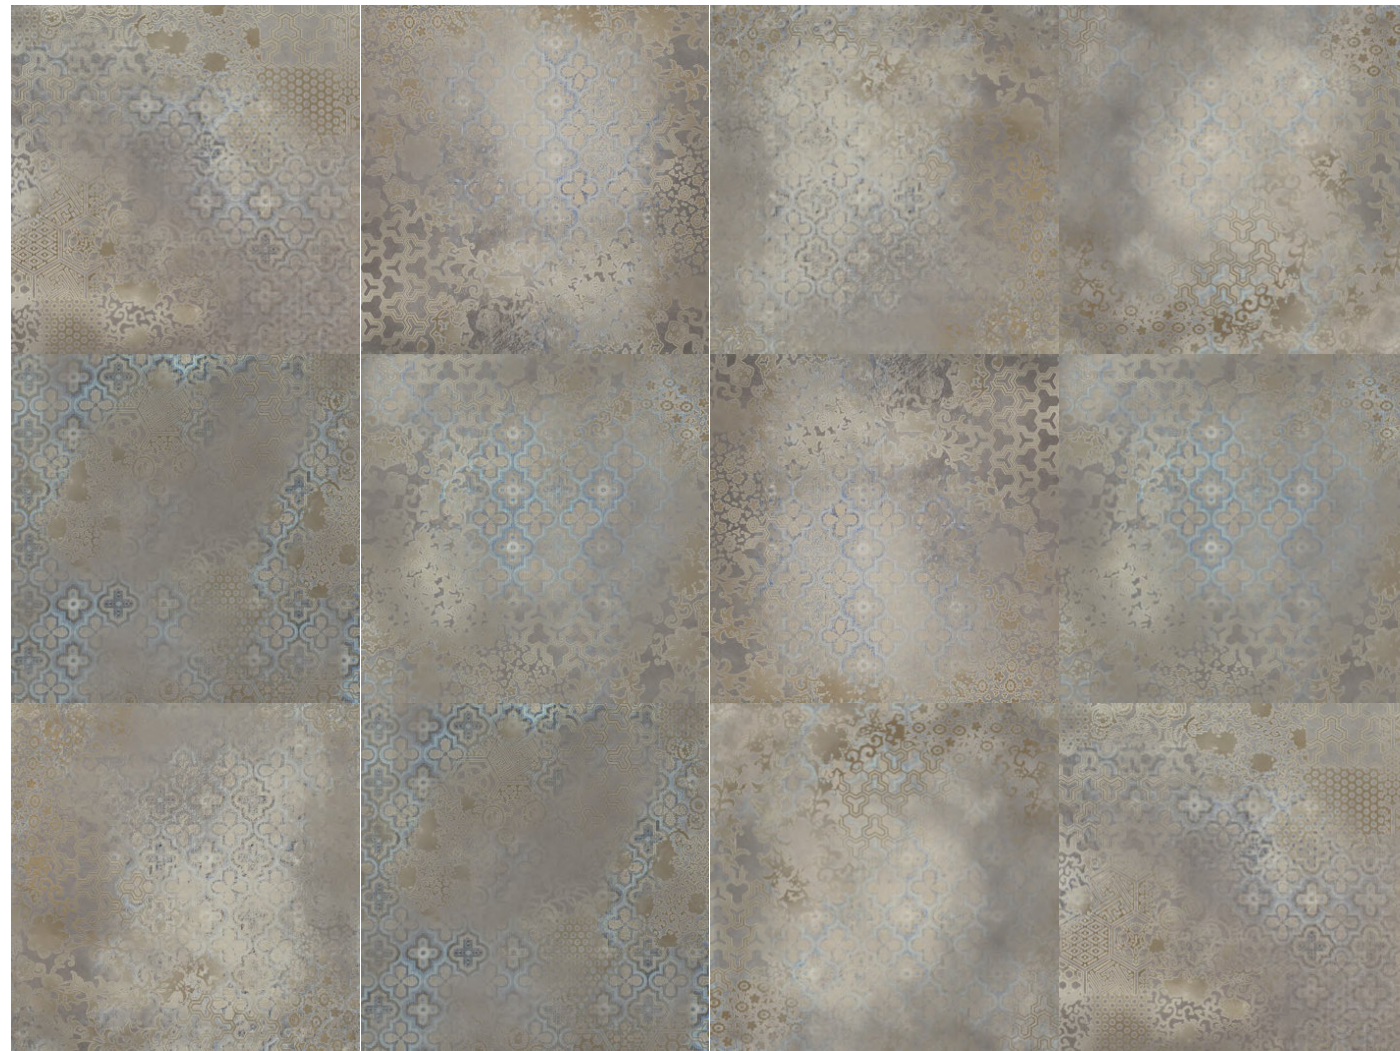

tribeca collection

60x60/24"x24"

tribeca 60x60/24"x24"rectified

color	format cm/in	thk. mm/in	ean code	surface	no. of faces	anti-slip	pei	rectified
tribeca	60x60/24"x24"	8,0/0,31"	5901503206324	mat	6	—	IV	✓

	format cm/in	thk. mm/in	pcs./box	m²/sqft box	kg/lb box	box/pallet	m²/sqft pallet	kg/lb pallet
	60x60/24"x24"	8,0/0,31"	5	1,80/19,37	30/66,12	30	54/581,25	925/2039