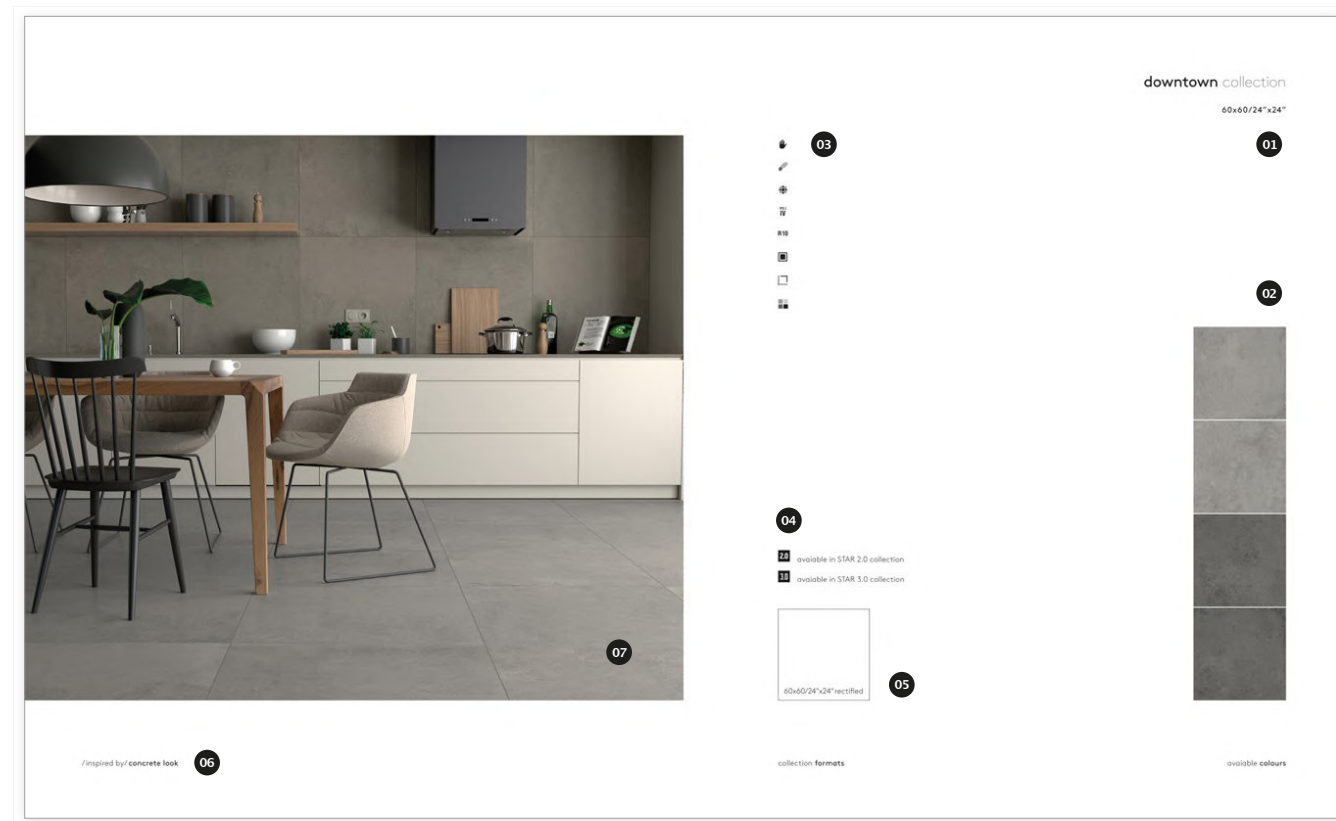

layout description

- 01 collection name and size
- 02 color samples
- 03 technical pictograms
- 04 available Star 3.0 or Star 2.0
- 05 size pictogram
- 06 inspiration
- 07 visualisation

layout description

- 08 collection name
- 09 technical pictogram
- 10 collection sample faces
- 11 technical information
- 12 packing system
- 13 inspiration
- 14 visualisation and collection size
- 15 collection size