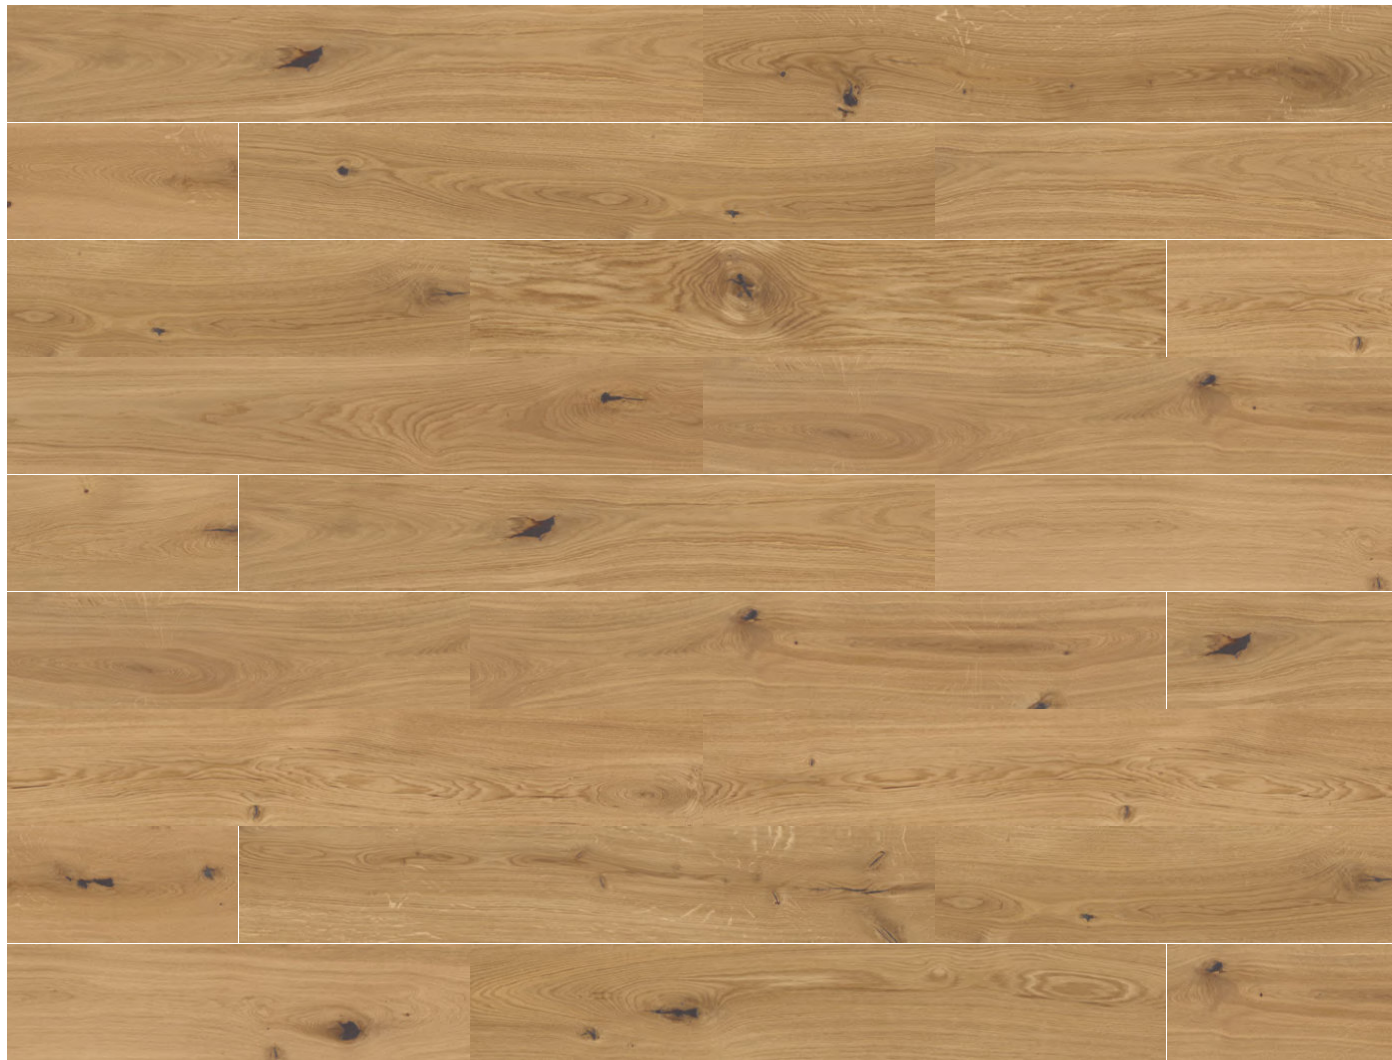

queens collection

20x120/8"x48"

queens 20x120/8"x48"rectified