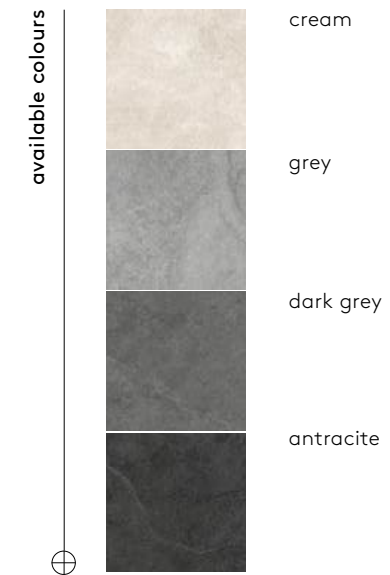

pizarra collection

dark grey 60x120/24"x48" rectified

dark grey 60x60/24"x24" rectified

color	format cm/in	thk. mm/in	ean	surface	no. of face	R	pei	rectified
cream	60x120/24"x48"	10/0,40"	5901503232781	mat hematyt	6	—	IV	✓
	60x60/24"x24"	8,0/0,31"	5901503231500	mat hematyt	7	—	IV	✓
grey	60x120/24"x48"	10/0,40"	5901503224021	mat hematyt	6	—	IV	✓
	60x60/24"x24"	8,0/0,31"	5901503225417	mat hematyt	7	—	IV	✓
dark grey	60x120/24"x48"	10/0,40"	5901503224083	mat hematyt	6	—	IV	✓
	60x60/24"x24"	8,0/0,31"	5901503225431	mat hematyt	7	—	IV	✓
antracite	60x120/24"x48"	10/0,40"	5901503224007	mat hematyt	6	—	IV	✓
	60x60/24"x24"	8,0/0,31"	5901503225455	mat hematyt	7	—	IV	✓