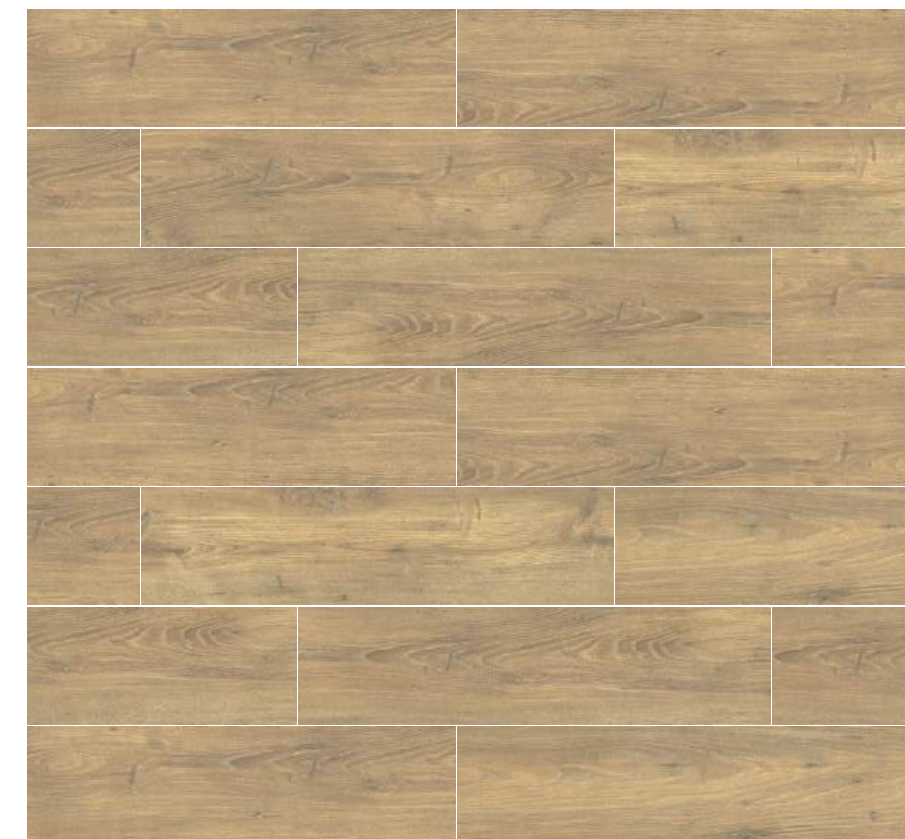

beige 15,5x62/6"x24" non-rectified

color	format cm/in	thk. mm/in	ean	surface	no. of face	R	pei	rectified
grey	15,5x62/6"x24"	7,0/0,28"	5907518305281	mat	18	—	IV	×
beige	15,5x62/6"x24"	7,0/0,28"	5907518305243	mat	18	—	IV	×
brown	15,5x62/6"x24"	7,0/0,28"	5907518305267	mat	18	—	IV	×

oslo collection

15,5x62/6"x24"

⊕ available sizes

packing system	format cm/in	thk. mm/in	pcs./box	m²/sq ft box	kg/lb box	box/pallet
⊕	15,5x62/6"x24"	7,0/0,28"	14	1,34/14,23	18,35/40,45	64