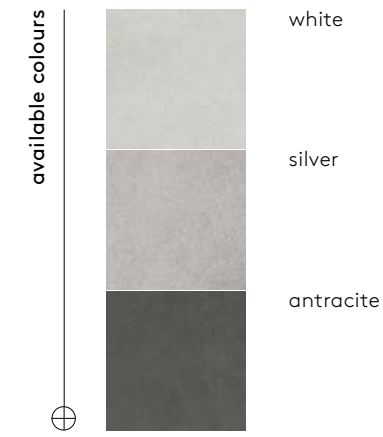

silver 60x120/24"x48" rectified

color	format cm/in	thk. mm/in	ean	surface	no. of face	R	pei	rectified
white	60x120/24"x48"	10/0,40"	5901503224229	mat	6	R10	IV	✓
	60x120/24"x48"	10/0,40"	5901503224489	sugar lapp.	12	—	III	✓
silver	60x120/24"x48"	10/0,40"	5901503224243	mat	6	R10	IV	✓
	60x120/24"x48"	10/0,40"	5901503224502	sugar lapp.	12	—	III	✓
antracite	60x120/24"x48"	10/0,40"	5901503224267	mat	6	R10	IV	✓
	60x120/24"x48"	10/0,40"	5901503224526	sugar lapp.	12	—	III	✓

durban collection

60x60/24"x24" • 60x120/24"x48"

available sizes

packing system	format cm/in	thk. mm/in	pcs./box	m²/sq ft box	kg/lb box	box/pallet
	60x120/24"x48"	10/0,40"	2	1,44/15,49	32/70,53	30