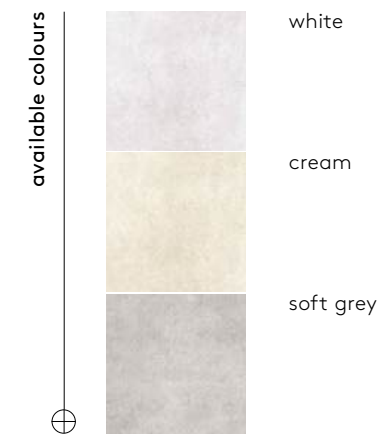

tyr cream 60x60/24"x24" rectified

color	format cm/in	thk. mm/in	ean	surface	no. of face	R	pei	rectified
white	60x60/24"x24"	9,0/0,36"	5901503231609	sugar lapp.	8	—	III	✓
cream	60x60/24"x24"	9,0/0,36"	5901503231586	sugar lapp.	8	—	III	✓
soft grey	60x60/24"x24"	9,0/0,36"	5901503231623	sugar lapp.	8	—	III	✓

packing system	format cm/in	thk. mm/in	pcs./box	m²/sq ft box	kg/lb box	box/pallet
⊕	60x60/24"x24"	9,0/0,36"	4	1,44/15,49	28/61,71	30