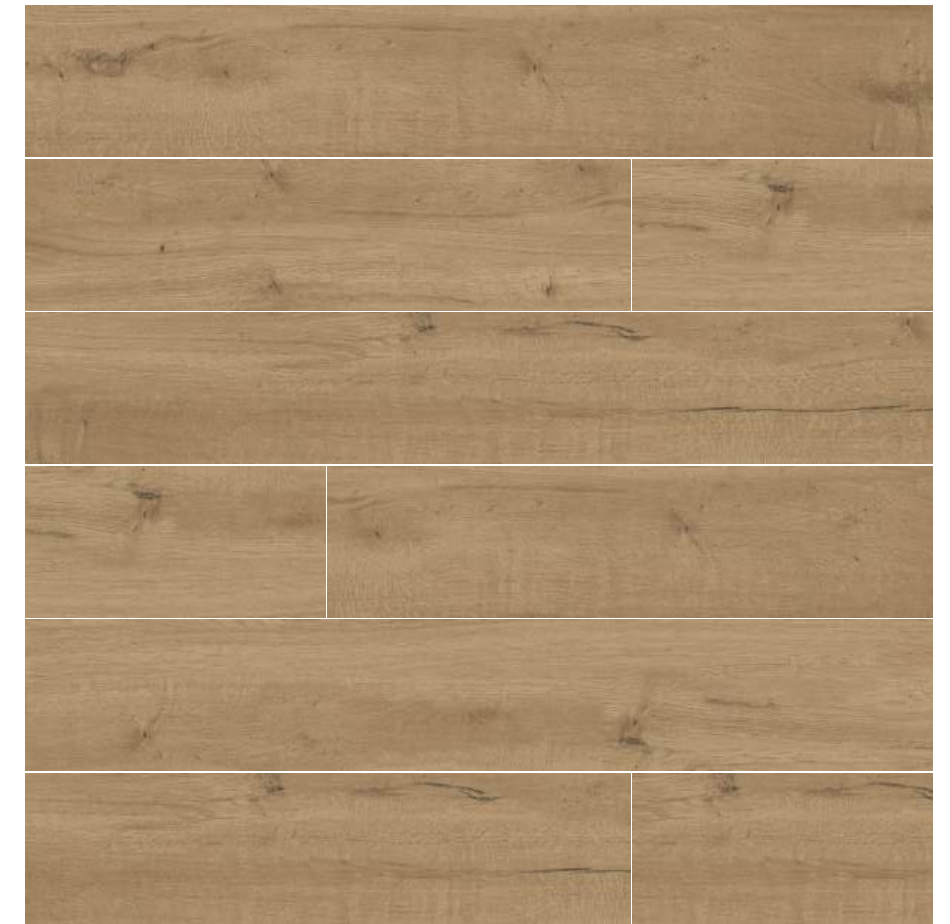

naturfloor collection

larix 20x120/8"x48" rectified

color	format cm/in	thk. mm/in	ean	surface	no. of face	R	pei	rectified
betula	20x120/8"x48"	10/0,40"	5901503207956	mat	21	—	IV	✓
larix	20x120/8"x48"	10/0,40"	5901503207963	mat	21	—	IV	✓
nogal	20x120/8"x48"	10/0,40"	5901503207949	mat	21	—	IV	✓
oak	20x120/8"x48"	10/0,40"	5901503206676	mat	21	—	IV	✓