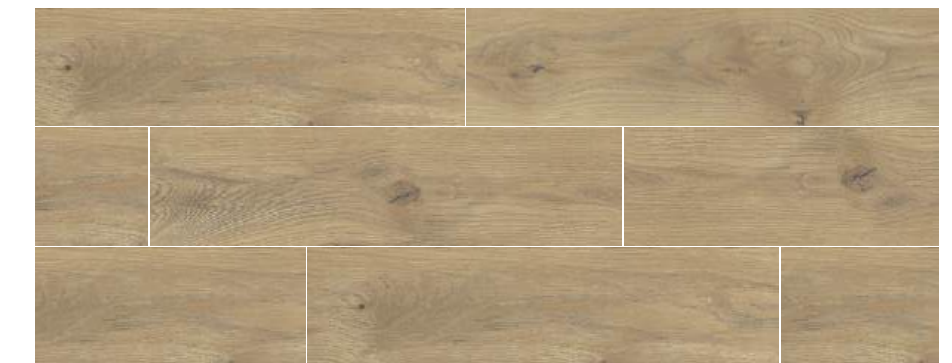

packing system	format cm/in	thk. mm/in	pcs./box	m ² /sq ft box	kg/lb box	box/pallet
	9,2x60/3,6"x24"	7,0/0,28"	11	0,60/6,46	8,60/18,96	96

/83/inspiration of the wood

taiga collection

beige 30x60/12"x24" rectified