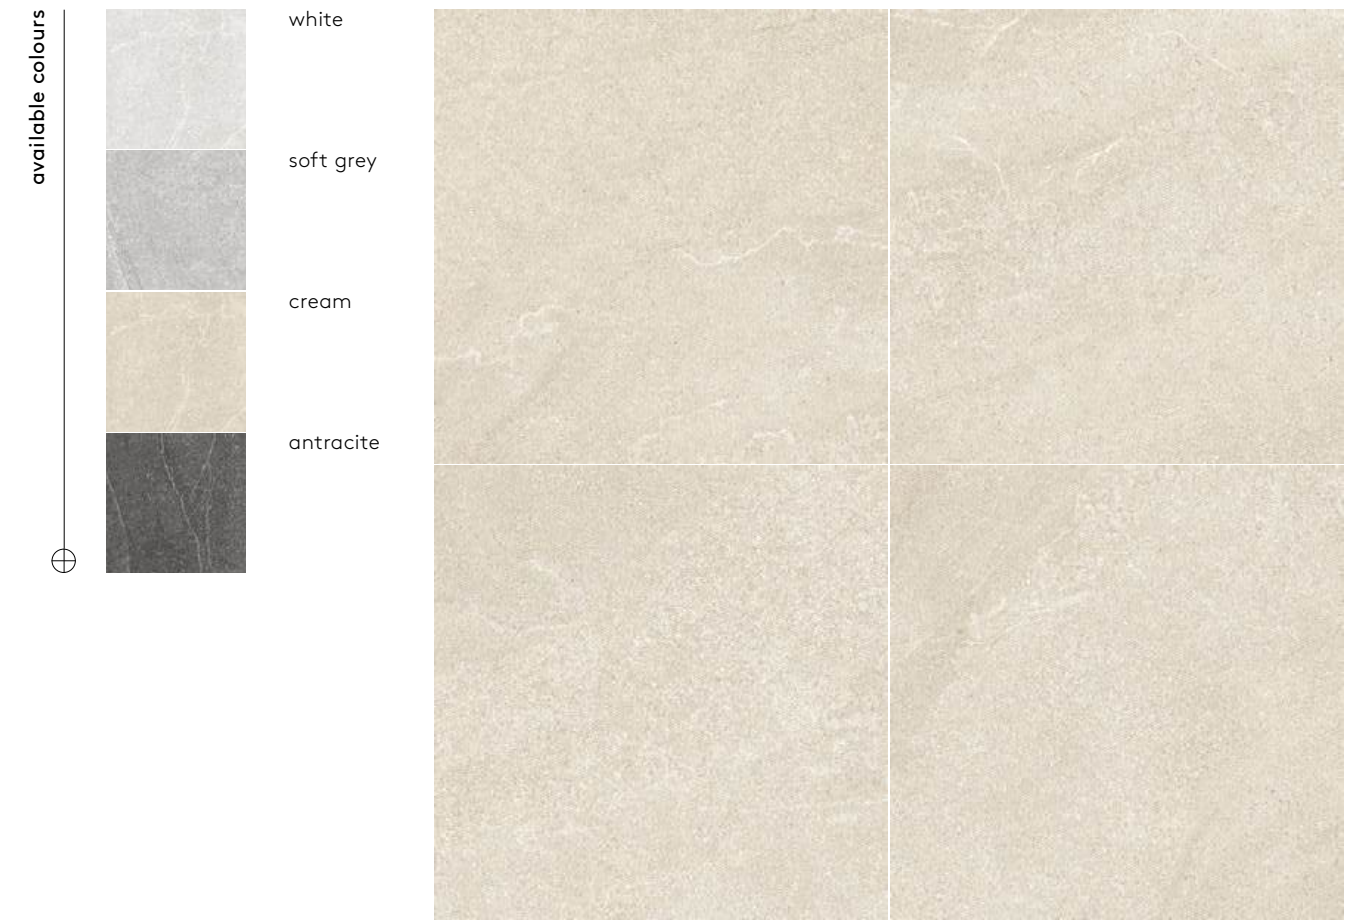

cream 60x60/24"x24" rectified

color	format cm/in	thk. mm/in	ean	surface	no. of face	R	pei	rectified
white	60x60/24"x24"	8,0/0,31"	5901503231760	mat	12	—	IV	✓
soft grey	60x60/24"x24"	8,0/0,31"	5901503231784	mat	12	—	IV	✓
cream	60x60/24"x24"	8,0/0,31"	5901503231807	mat	12	—	IV	✓
antracite	60x60/24"x24"	8,0/0,31"	5901503231821	mat	12	—	IV	✓

mora collection

60x60/24"x24" • 60x120/24"x48"

⊕ available sizes

packing system	format cm/in	thk. mm/in	pcs./box	m²/sq ft box	kg/lb box	box/pallet
⊕	60x120/24"x48"	10/0,40"	2	1,44/15,49	32/70,53	30
	60x60/24"x24"	8,0/0,31"	5	1,80/19,37	30/66,12	30