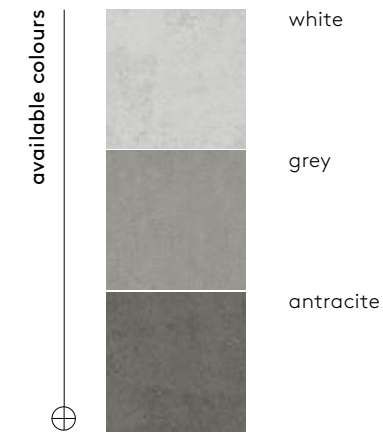

/103/ inspiration of the concrete

downtown collection

grey 60x120/24"x48" rectified

color	format cm/in	thk. mm/in	ean	surface	no. of face	R	pei	rectified
white	60x120/24"x48"	10/0,40"	5901503219058	mat	7	R10	V	✓
grey	60x120/24"x48"	10/0,40"	5901503227978	mat	7	R10	IV	✓
antracite	60x120/24"x48"	10/0,40"	5901503227992	mat	7	R10	IV	✓