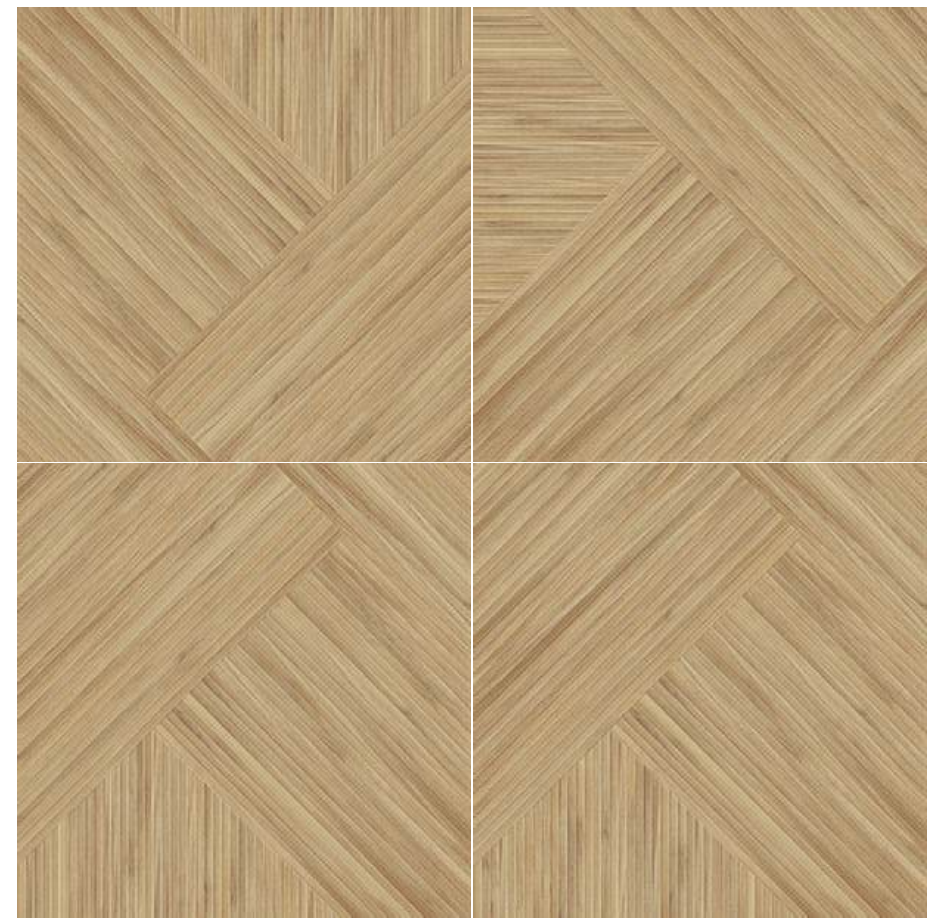

madera 60x60/24"x24" rectified

color	format cm/in	thk. mm/in	ean	surface	no. of face	R	pei	rectified
madera	60x60/24"x24"	9/0,36"	5901503221280	mat	9	—	IV	✓
brown	60x60/24"x24"	9/0,36"	5901503221075	mat	9	—	IV	✓

madera collection

60x60/24"x24"

⊕ available sizes

packing system	format cm/in	thk. mm/in	pcs./box	m²/sq ft box	kg/lb box	box/pallet
⊕	60x60/24"x24"	9/0,36"	4	1,44/15,49	28	30