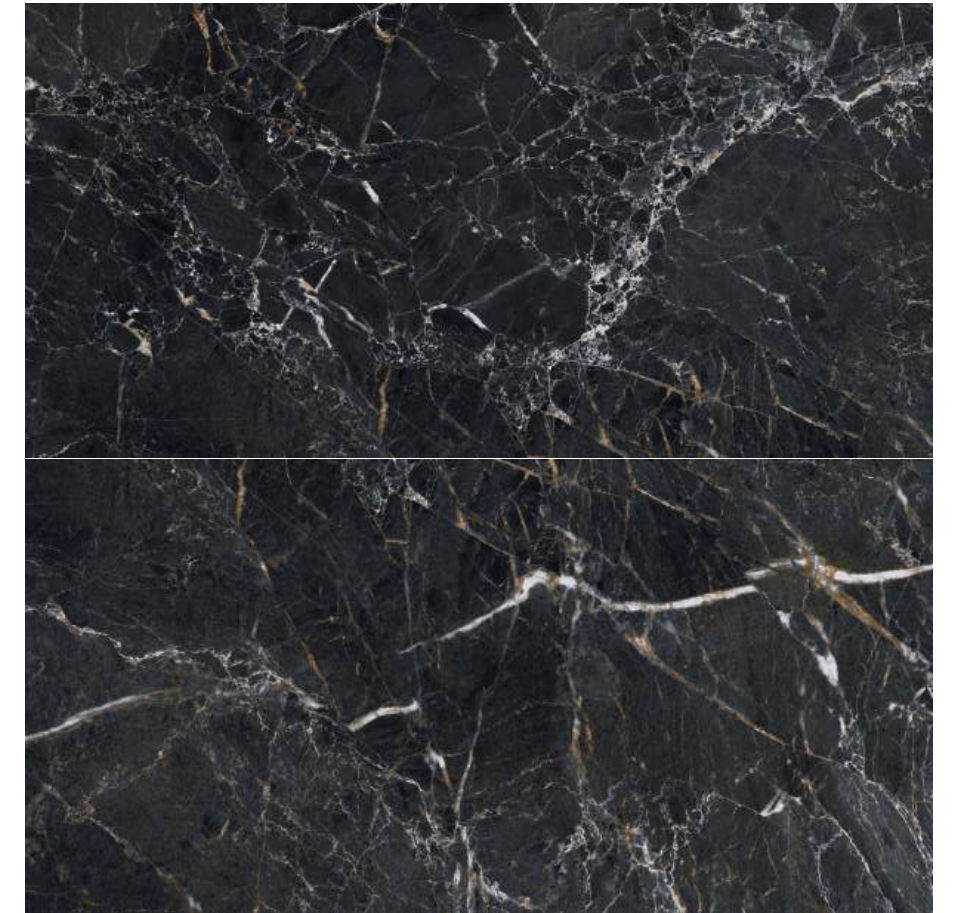

gravity 60x120/24"x48" rectified

color	format cm/in	thk. mm/in	ean	surface	no. of face	R	pei	rectified
gravity	60x120/24"x48"	10/0,40"	5901503221969	polished	10	—	III	✓

gravity collection

60x120/24"x48"

⊕ available sizes

packing system	format cm/in	thk. mm/in	pcs./box	m²/sq ft box	kg/lb box	box/pallet
⊕	60x120/24"x48"	10/0,40"	2	1,44/15,49	32/70,53	30