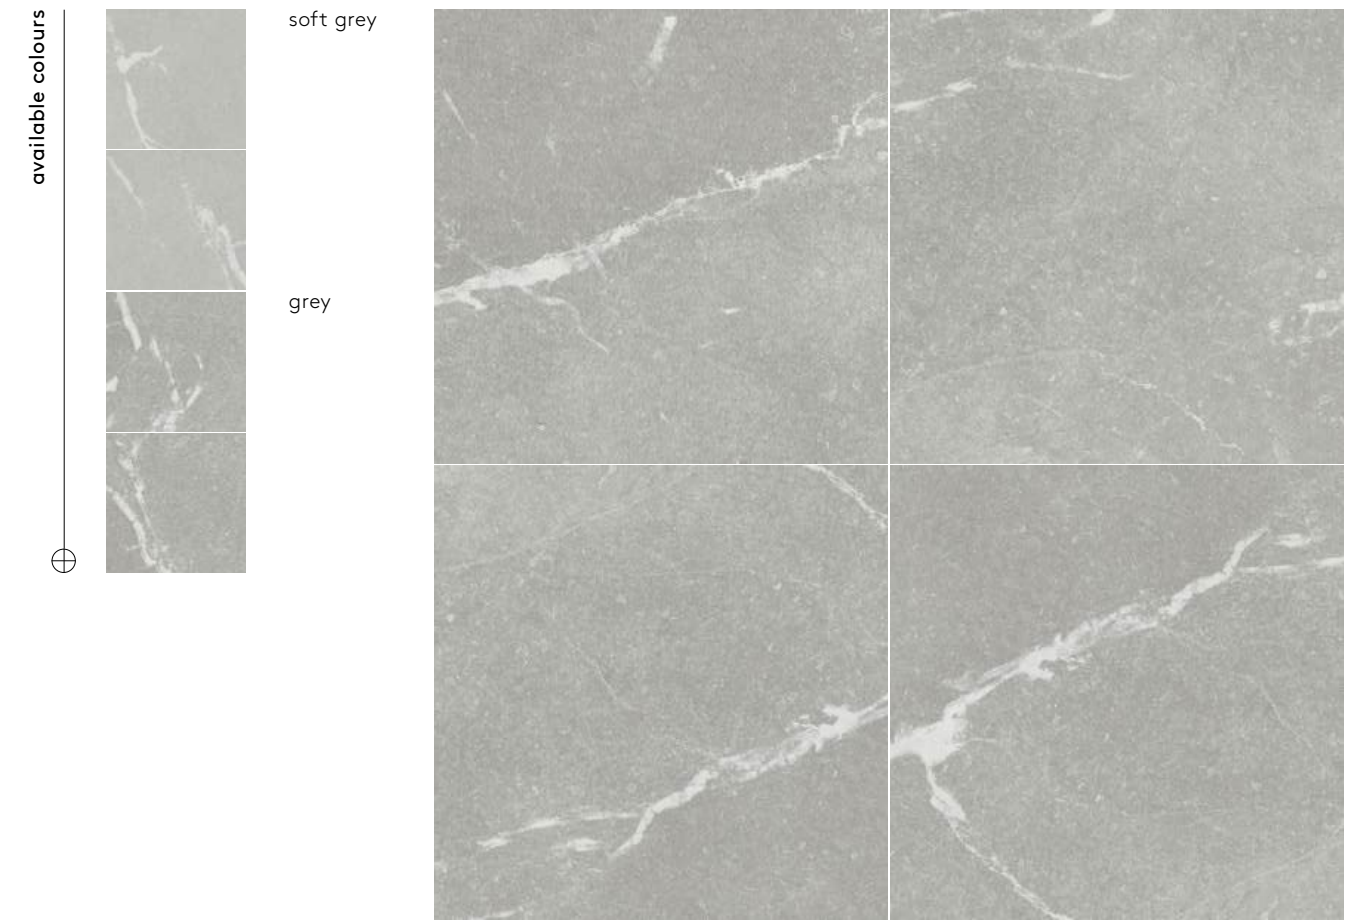

grey 60x60/24"x24" rectified

color	format cm/in	thk. mm/in	ean	surface	no. of face	R	pei	rectified
soft grey	60x60/24"x24"	8,0/0,31"	5901503227718	mat	12	—	IV	✓
grey	60x60/24"x24"	8,0/0,31"	5901503227770	mat	12	—	IV	✓

keystone collection

60x60/24"x24" • 60x120/24"x48"

⊕ available sizes

packing system	format cm/in	thk. mm/in	pcs./box	m²/sq ft box	kg/lb box	box/pallet
⊕	60x60/24"x24"	8,0/0,31"	5	1,80/19,37	30/66,12	30