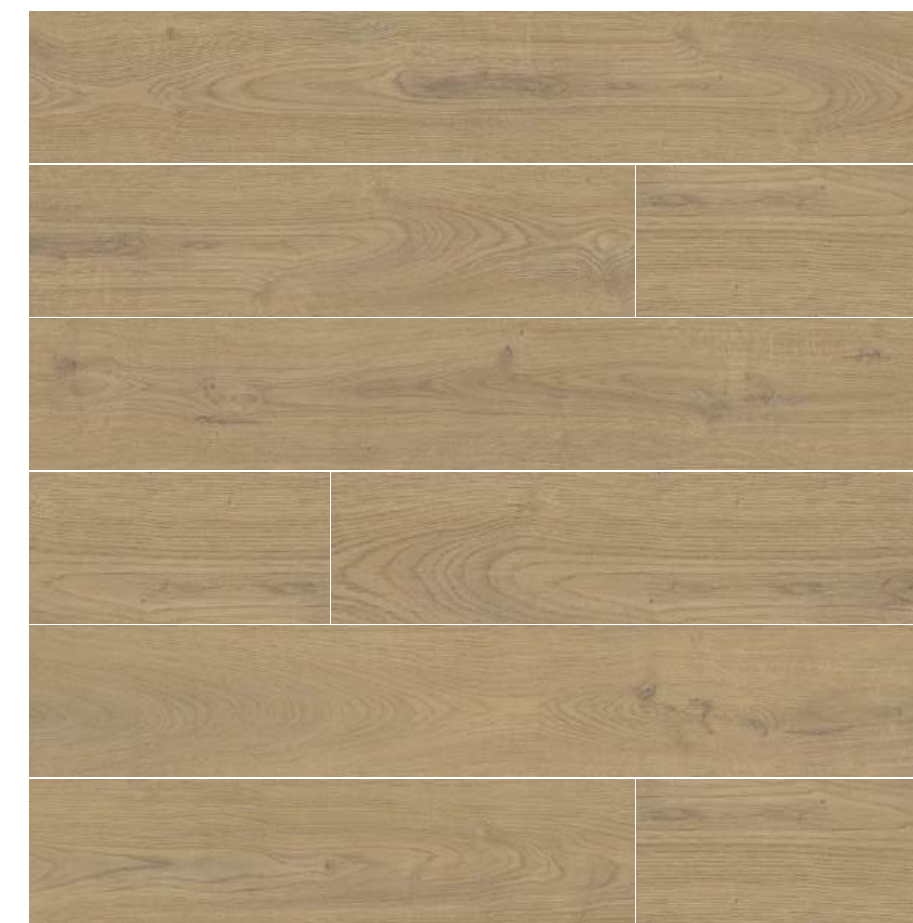

goro collection

beige 20x120/8"x48" rectified

color	format cm/in	thk. mm/in	ean	surface	no. of face	R	pei	rectified
cream	20x120/8"x48"	10/0,40"	5901503226872	mat	9	—	IV	✓
beige	20x120/8"x48"	10/0,40"	5901503226834	mat	9	—	IV	✓
brown	20x120/8"x48"	10/0,40"	5901503226858	mat	9	—	IV	✓