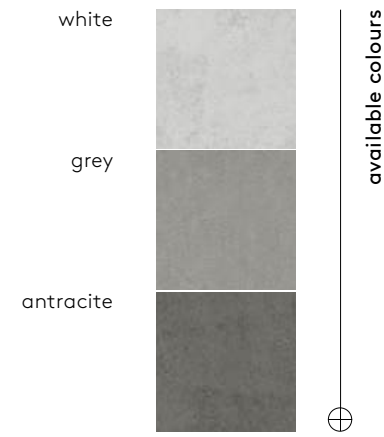

color	format cm/in	thk. mm/in	ean	surface	no. of face	R	pei	rectified
white	60x60/24"x24"	8,0/0,31"	5901503227077	mat	6	R10	V	✓
grey	60x60/24"x24"	8,0/0,31"	5901503208601	mat	9	R10	IV	✓
antracite	60x60/24"x24"	8,0/0,31"	5901503208595	mat	7	R10	IV	✓

format cm/in	thk. mm/in	pcs./box	m²/sq ft box	kg/lb box	box/pallet
60x60/24"x24"	8,0/0,31"	5	1,80/19,37	30/66,12	30