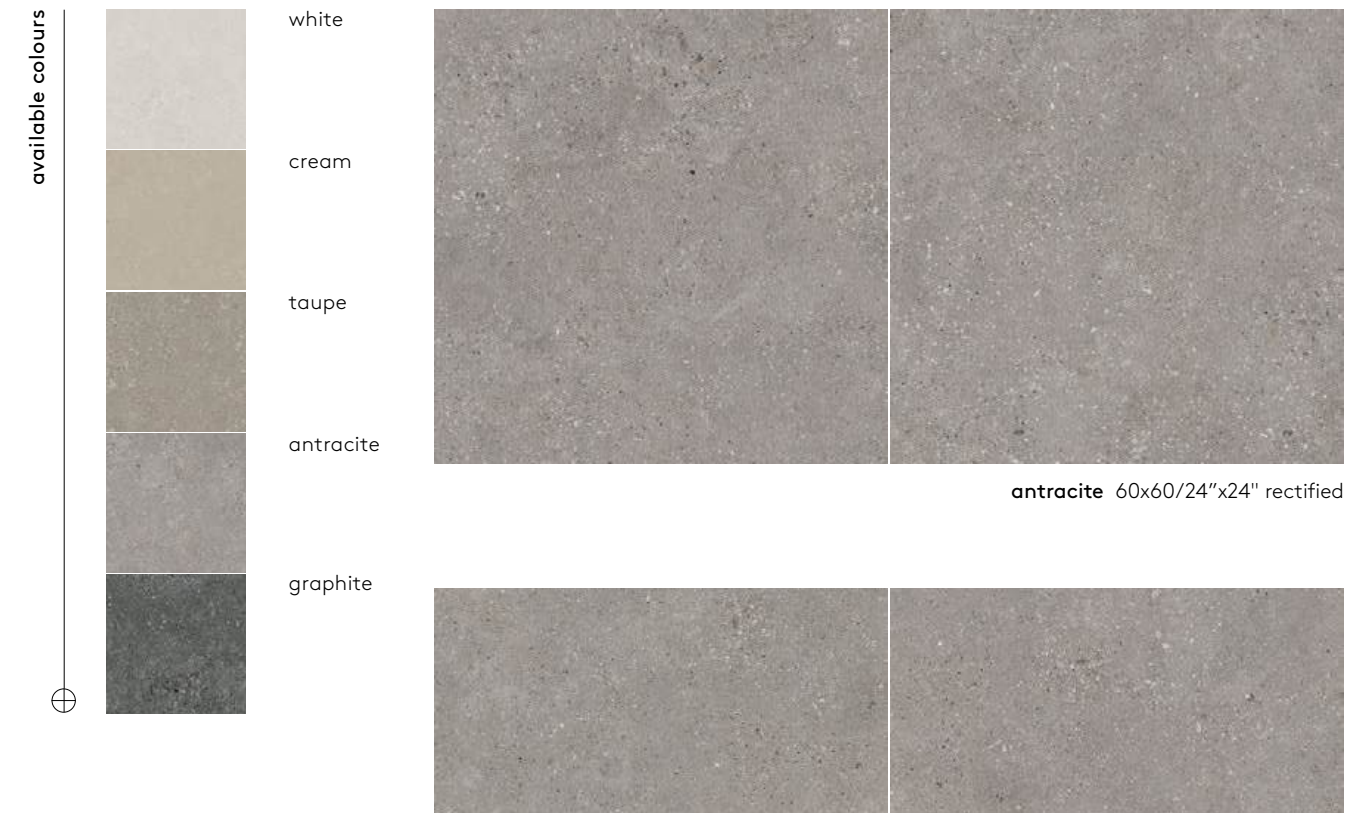

antracite 60x60/24"x24" rectified

antracite 30x60/24"x48" rectified

color	format cm/in	thk. mm/in	ean	surface	no. of face	R	pei	rectified
white	60x60/24"x24"	8,0/0,31"	—	mat	12	—	IV	✓
	30x60/12"x24"	7,0/0,28"	—	mat	15	—	IV	✓
cream	60x60/24"x24"	8,0/0,31"	5901503230404	mat	12	—	IV	✓
	30x60/12"x24"	7,0/0,28"	5907518308909	mat	15	—	IV	✓
taupe	60x60/24"x24"	8,0/0,31"	5901503230428	mat	12	—	IV	✓
	30x60/12"x24"	7,0/0,28"	5907518308923	mat	15	—	IV	✓
antracite	60x60/24"x24"	8,0/0,31"	5905427710493	mat	12	—	IV	✓
	30x60/12"x24"	7,0/0,28"	5907518308947	mat	15	—	IV	✓
graphite	60x60/24"x24"	8,0/0,31"	5901503219973	mat	12	—	IV	✓
	30x60/12"x24"	7,0/0,28"	5907518308961	mat	15	—	IV	✓

format cm/in	thk. mm/in	pcs./box	m²/sq ft box	kg/lb box	box/pallet
60x60/24"x24"	8,0/0,31"	5	1,80/19,37	30/66,12	30
30x60/12"x24"	7,0/0,28"	9	1,62/17,44	23,7/52,25	40