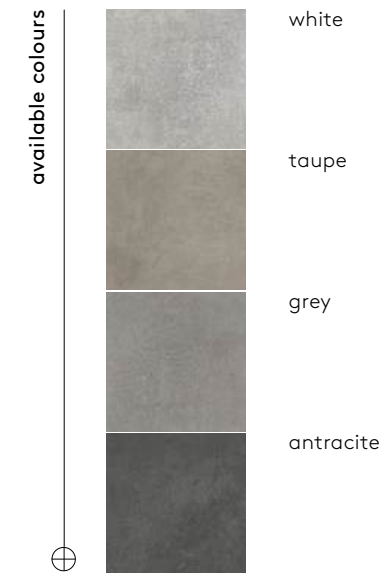

danzig collection

white 60x60/24"x24" rectified

color	format cm/in	thk. mm/in	ean	surface	no. of face	R	pei	rectified
white	60x60/24"x24"	8,0/0,31"	5901503225066	mat	9	—	IV	✓
	60x60/24"x24"	9,0/0,36"	5901503228982	sugar lapp.	10	—	III	✓
taupe	60x60/24"x24"	8,0/0,31"	5901503206379	mat	9	—	IV	✓
	60x60/24"x24"	8,0/0,31"	5901503206362	mat	9	—	IV	✓
grey	60x60/24"x24"	9,0/0,36"	5901503228968	sugar lapp.	10	—	III	✓
	60x60/24"x24"	8,0/0,31"	5901503225028	mat	11	—	IV	✓