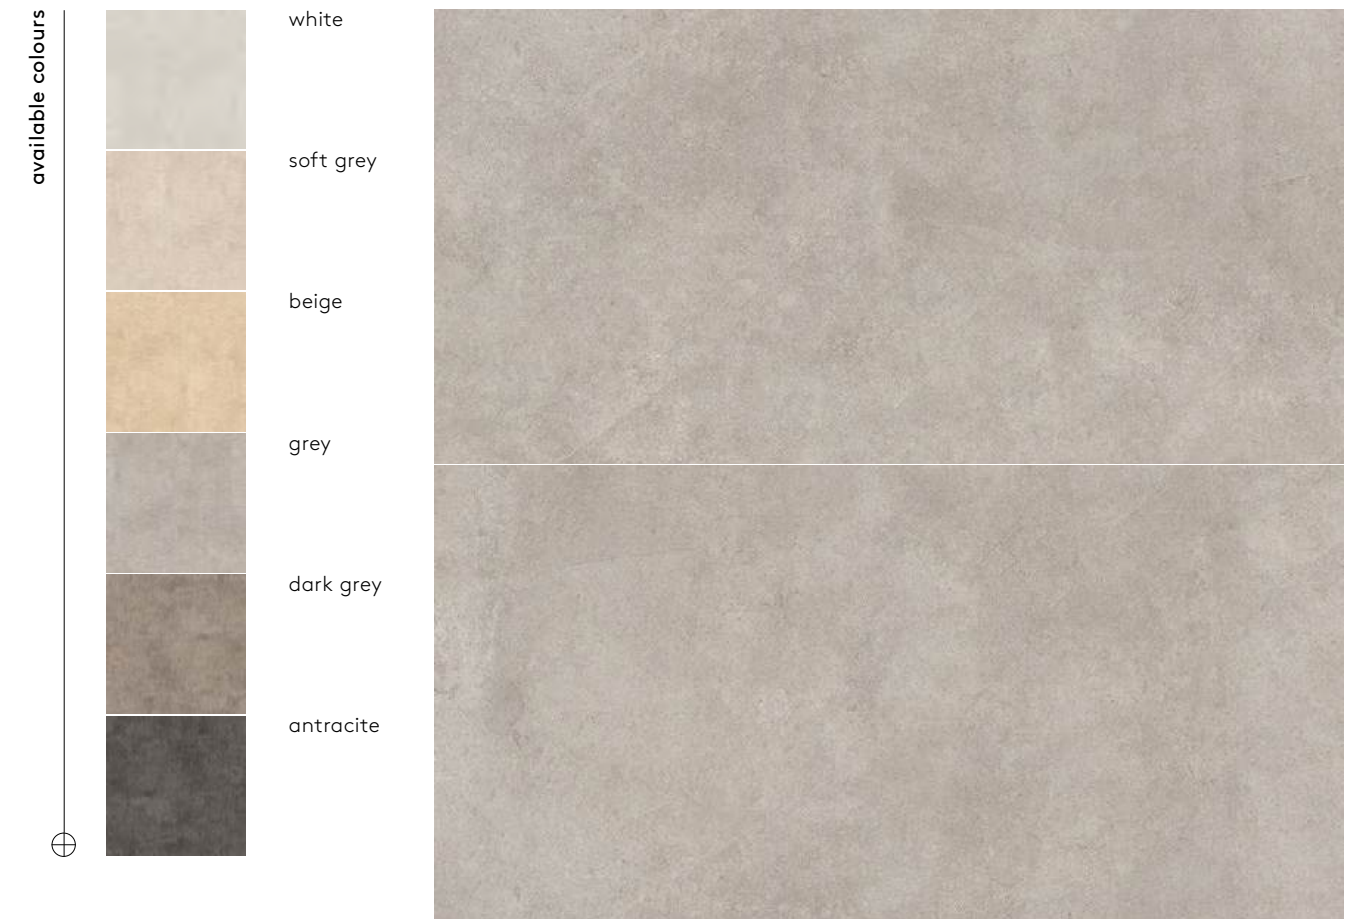

grey 60x120/24"x48" rectified

color	format cm/in	thk. mm/in	ean	surface	no. of face	R	pei	rectified
white	60x120/24"x48"	10/0,4"	5901503228180	mat	4	R10	IV	✓
soft grey	60x120/24"x48"	10/0,4"	5901503228166	mat	4	R10	IV	✓
beige	60x120/24"x48"	10/0,4"	5901503228104	mat	4	R10	IV	✓
grey	60x120/24"x48"	10/0,4"	5901503228142	mat	4	R10	IV	✓
dark grey	60x120/24"x48"	10/0,4"	5901503228128	mat	4	R10	IV	✓
antracite	60x120/24"x48"	10/0,4"	5901503228081	mat	4	R10	IV	✓

qubus collection

8x60/3"x24" • 33,3x33,3/13"x13" • 30x60/12"x24"
60x60/24"x24" • 60x120/24"x48"

⊕ available sizes

packing system	format cm/in	grubość mm	szt./opak.	m²/opak.	kg/opak.	opak./paleta
⊕	60x120/24"x48"	10/0,40"	2	1,44/15,49	32/70,53	30