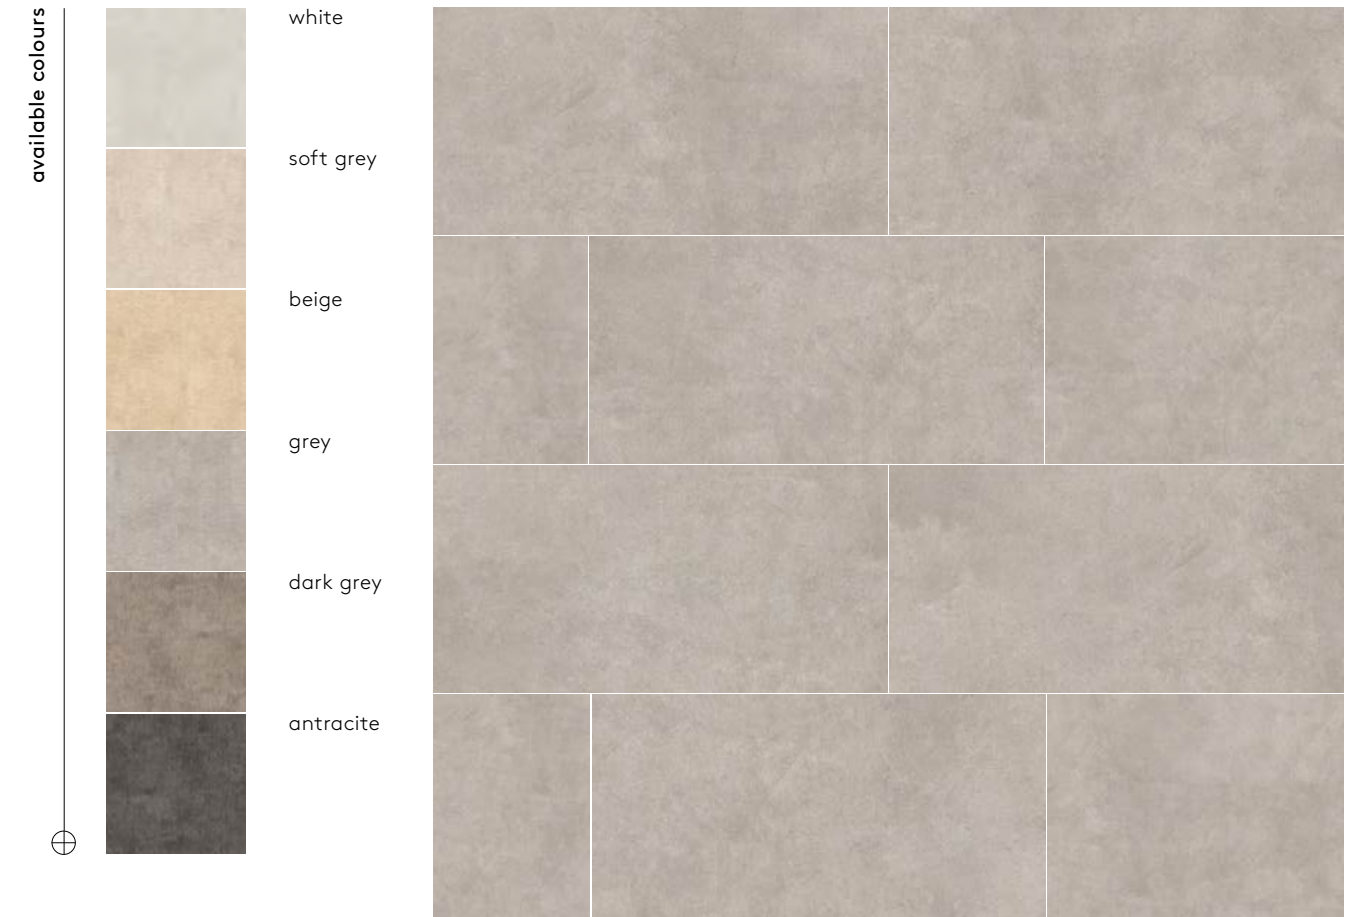

grey 30x60/12"x24" rectified/non-rectified

color	format cm/in	thk. mm/in	ean	surface	no. of face	R	pei	rectified
white	30x60/12"x24"	7,0/0,28"	5901503223123	mat	18	R10	IV	✓
	30x60/12"x24"	7,0/0,28"	5907518306684	mat	9	R10	IV	✗
soft grey	30x60/12"x24"	7,0/0,28"	5901503223109	mat	18	R10	IV	✓
	30x60/12"x24"	7,0/0,28"	5907518306653	mat	9	R10	IV	✗
beige	30x60/12"x24"	7,0/0,28"	5901503223048	mat	18	R10	IV	✓
	30x60/12"x24"	7,0/0,28"	5907518304659	mat	9	R10	IV	✗
grey	30x60/12"x24"	7,0/0,28"	5901503223086	mat	9	R10	IV	✓
	30x60/12"x24"	7,0/0,28"	5907518304697	mat	8	R10	IV	✗
dark grey	30x60/12"x24"	7,0/0,28"	5901503223062	mat	18	R10	IV	✓
	30x60/12"x24"	7,0/0,28"	5907518304710	mat	8	R10	IV	✗
antracite	30x60/12"x24"	7,0/0,28"	5901503223024	mat	18	R10	IV	✓
	30x60/12"x24"	7,0/0,28"	5907518304741	mat	8	R10	IV	✗

format cm/in	thk. mm/in	pcs./box	m²/sq ft box	kg/lb box	box/pallet
30x60/12"x24"	7,0/0,28"	9	1,62/17,44	23,7/52,25	40