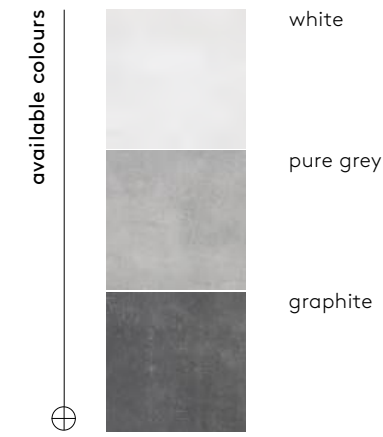

/135/ inspiration of the concrete

stark collection

white 60x120/24"x48" rectified

color	format cm/in	thk. mm/in	ean	surface	no. of face	R	pei	rectified
white	60x120/24"x48"	10/0,40"	5901503226971	sugar lapp.	6	—	III	✓
	60x120/24"x48"	10/0,40"	5901503204481	mat	6	R10	V	✓
pure grey	60x120/24"x48"	10/0,40"	5901503226933	sugar lapp.	6	—	III	✓
	60x120/24"x48"	10/0,40"	5901503204474	mat	6	R10	IV	✓
graphite	60x120/24"x48"	10/0,40"	5901503226957	sugar lapp.	6	—	III	✓
	60x120/24"x48"	10/0,40"	5901503204467	mat	6	R10	IV	✓