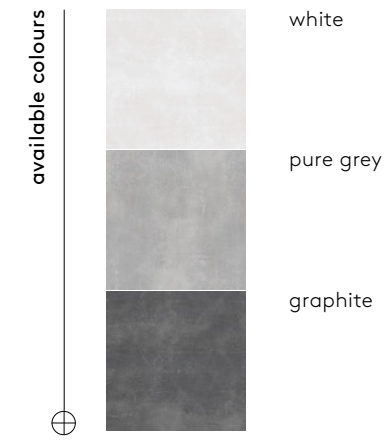

white 90x90x2/36"x36"x0,80" rectified

color	format cm/in	thk. mm/in	ean	surface	no. of face	R	pei	rectified
white	90x90/36"x36"	30/1,20"	5901503218891	mat	7	R11	IV	✓
	90x90/36"x36"	20/0,80"	5901503223901	mat	7	R11	IV	✓
pure grey	90x90/36"x36"	30/1,20"	5901503218952	mat	7	R11	IV	✓
	90x90/36"x36"	20/0,80"	5901503223925	mat	7	R11	IV	✓
graphite	90x90/36"x36"	30/1,20"	5901503218914	mat	7	R11	IV	✓
	90x90/36"x36"	20/0,80"	5901503223949	mat	7	R11	IV	✓

packing system	format cm/in	thk. mm/in	pcs./box	m²/sq ft box	kg/lb box	box/pallet
⊕	90x90/36"x36"	30/1,20"	1	0,81/8,72	56/123,46	20
	90x90/36"x36"	20/0,80"	1	0,81/8,72	35,2/77,20	30