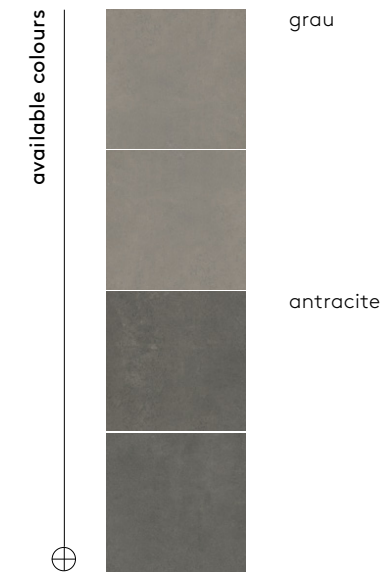

grau 60x60x2/24"x24"x0,80" rectified

color	format cm/in	thk. mm/in	ean	surface	no. of face	R	pei	rectified
grau	60x60/24"x24"	20/0,80"	5905427711117	mat	6	R11	IV	✓
antracite	60x60/24"x24"	20/0,80"	5905427711131	mat	6	R11	IV	✓

space collection

60x60x2/24"x24"x0,80"

⊕ available sizes

packing system	format cm/in	thk. mm/in	pcs./box	m²/sq ft box	kg/lb box	box/pallet
⊕	60x60/24"x24"	20/0,80"	2	0,72/7,75	31/68,34	30