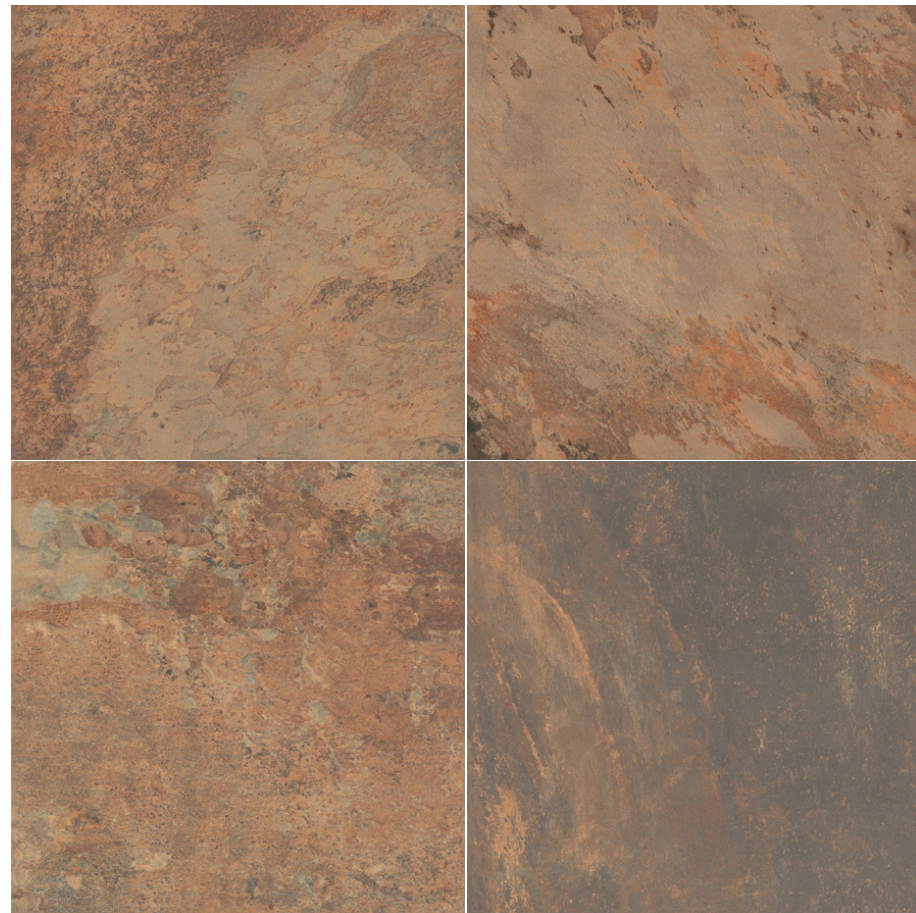

copper 60x60x2/24"x24"x0,80" rectified
60x60x3/24"x24"x1,20" rectified