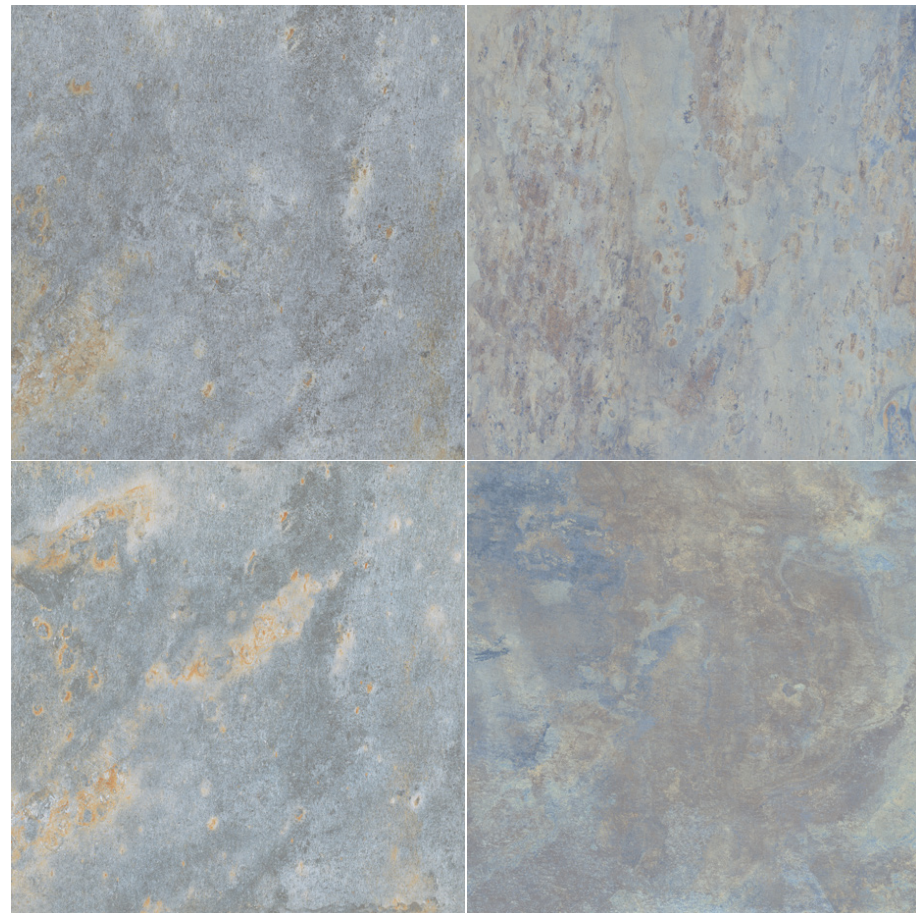

available sizes 

 peacock blue 60x60x2/24"x24"x0,80"

blue 60x60x2/24"x24"x0,80" rectified
60x60x3/24"x24"x1,20" rectified

blue 90x90x2/36"x36"x0,80" rectified
90x90x3/36"x36"x1,20" rectified

color	format cm/in	thk. mm/in	ean	surface	no. of face	R	pei	rectified
rusty	60x60/24"x24"	30/1,20"	5901503223864	mat	5	R11	IV	✓
	60x60/24"x24"	20/0,80"	5901503220061	mat	5	R11	IV	✓