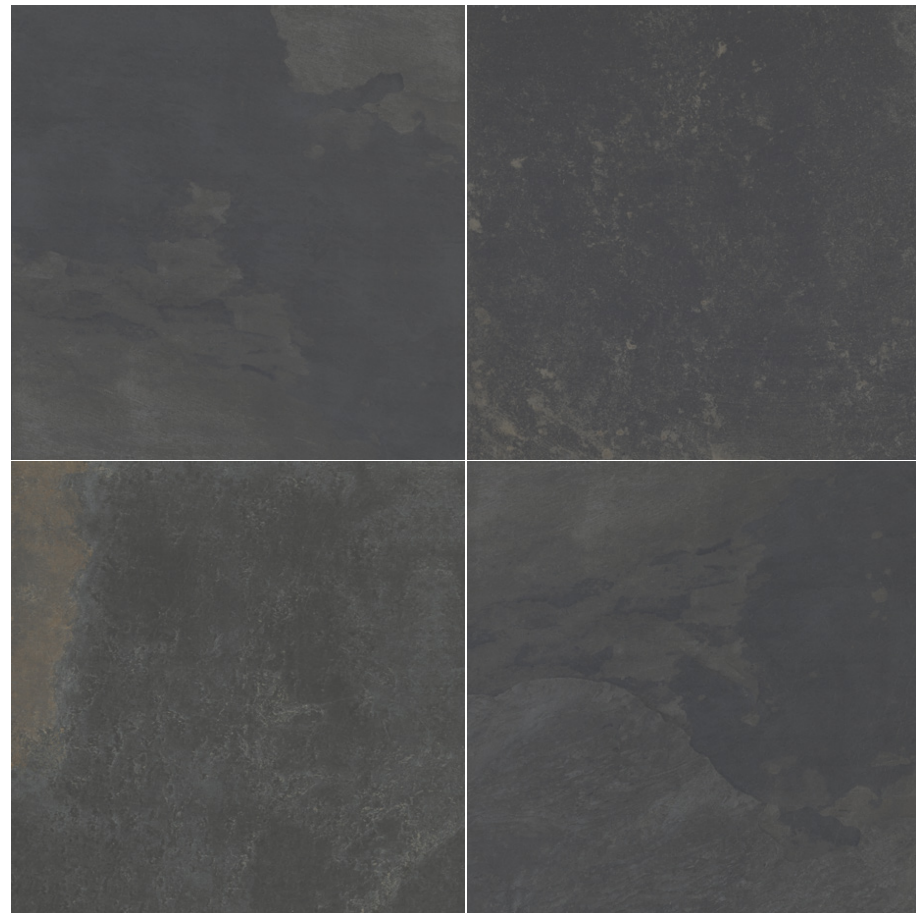

60x60x2/24"x24"x0,80" • 60x60x3/24"x24"x1,20"
90x90x2/36"x36"x0,80" • 90x90x3/36"x36"x1,20"

 available sizes

black 60x60x2/24"x24"x0,80" rectified
60x60x3/24"x24"x1,20" rectified

black 90x90x2/36"x36"x0,80" rectified
90x90x3/36"x36"x1,20" rectified