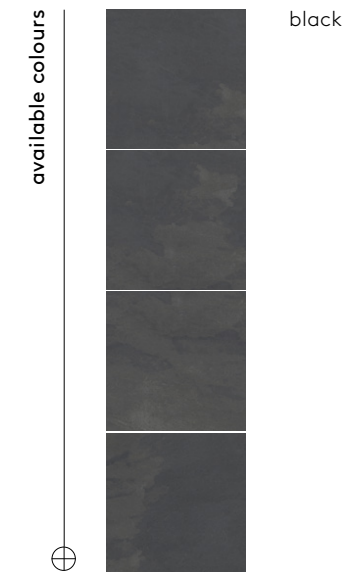

60x60x2/24"x24"x0,80" • 60x60x3/24"x24"x1,20"
90x90x2/36"x36"x0,80" • 90x90x3/36"x36"x1,20"

 available sizes

black 60x60x2/24"x24"x0,80" rectified
60x60x3/24"x24"x1,20" rectified

black 90x90x2/36"x36"x0,80" rectified
90x90x3/36"x36"x1,20" rectified