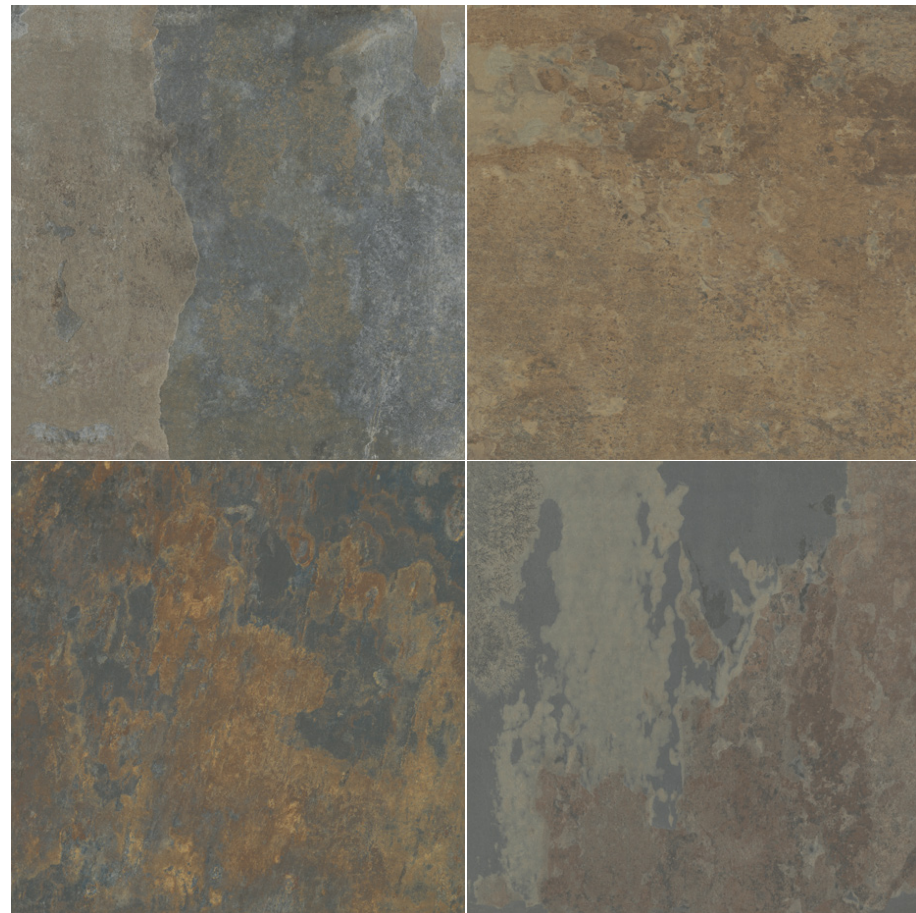

peacock collection

  PEI IV R11   

60x60x2/24"x24"x0,80" • 60x60x3/24"x24"x1,20" 90x90x2/36"x36"x0,80" • 90x90x3/36"x36"x1,20"

available sizes 

 peacock rust 60x60x2/24"x24"x0,80"

rusty 60x60x2/24"x24"x0,80" rectified
60x60x3/24"x24"x1,20" rectified