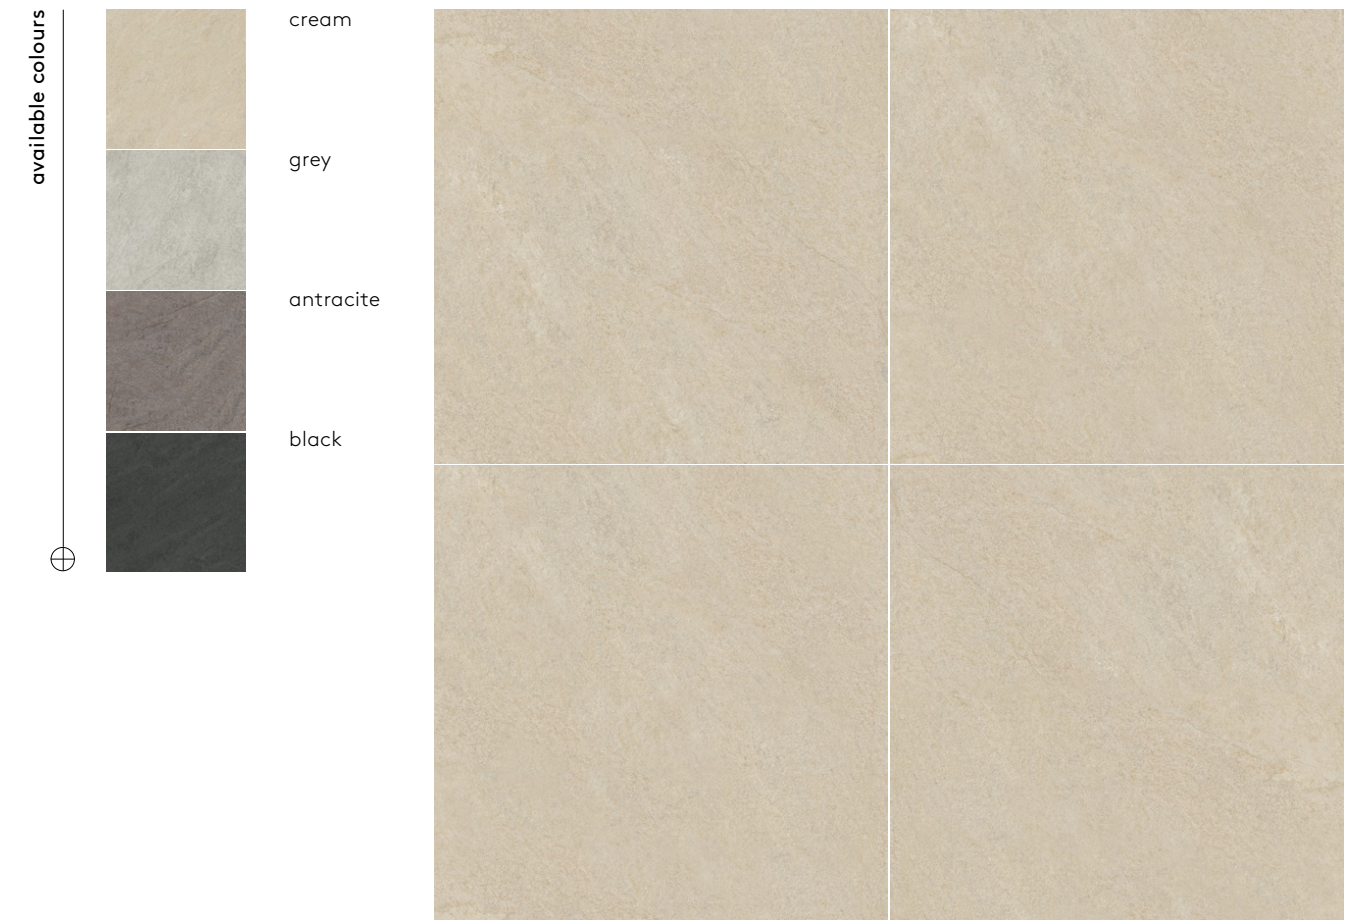

pietra serena collection

cream 60x60x2/24"x24"x0,80" rectified

color	format cm/in	thk. mm/in	ean	surface	no. of face	R	pei	rectified
cream	60x60/24"x24"	30/1,20"	5901503212080	mat	6	R11	IV	✓
	60x60/24"x24"	20/0,80"	5907641449982	mat	6	R11	IV	✓
grey	60x60/24"x24"	30/1,20"	5901503212097	mat	6	R11	IV	✓
	60x60/24"x24"	20/0,80"	5907641446219	mat	6	R11	IV	✓
antracite	60x60/24"x24"	30/1,20"	5901503212110	mat	6	R11	IV	✓
	60x60/24"x24"	20/0,80"	5907641444321	mat	6	R11	IV	✓
black	60x60/24"x24"	30/1,20"	5901503212103	mat	6	R11	IV	✓
	60x60/24"x24"	20/0,80"	5901503207192	mat	6	R11	IV	✓

pietra serena collection

60x60x2/24"x24"x0,80" • 60x60x3/24"x24"x1,20" • 60x120x2/24"x48"x0,80"
30x120x2/12"x48"x0,80"

available sizes

packing system	format cm/in	thk. mm/in	pcs./box	m²/sq ft box	kg/lb box	box/pallet
	60x60/24"x24"	30/1,20"	1	0,36/3,87	25/55,12	40
	60x60/24"x24"	20/0,80"	2	0,72/7,75	31/68,34	30