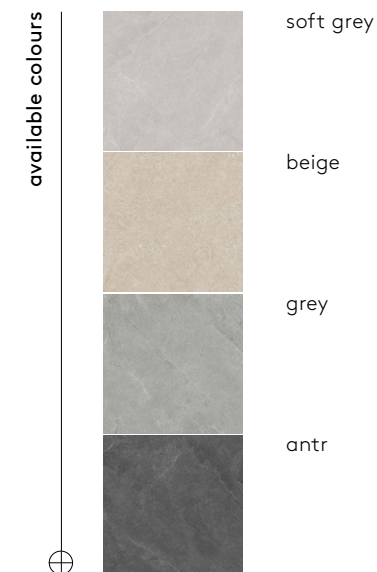

60x60x2/24"x24"x0,80"

⊕ available sizes

/23/ inspiration of the stone

tobi collection

beige 60x60x2/24"x24"x0,80" rectified

color	format cm/in	thk. mm/in	ean	surface	no. of face	R	pei	rectified
soft grey	60x60/24"x24"	20/0,80"	5905427713265	mat	12	R11	IV	✓
beige	60x60/24"x24"	20/0,80"	5905427713241	mat	12	R11	IV	✓
grey	60x60/24"x24"	30/1,20"	5905427714453	mat	12	R11	IV	✓
grey	60x60/24"x24"	20/0,80"	5905427713289	mat	12	R11	IV	✓
antracite	60x60/24"x24"	20/0,80"	5905427713302	mat	12	R11	IV	✓