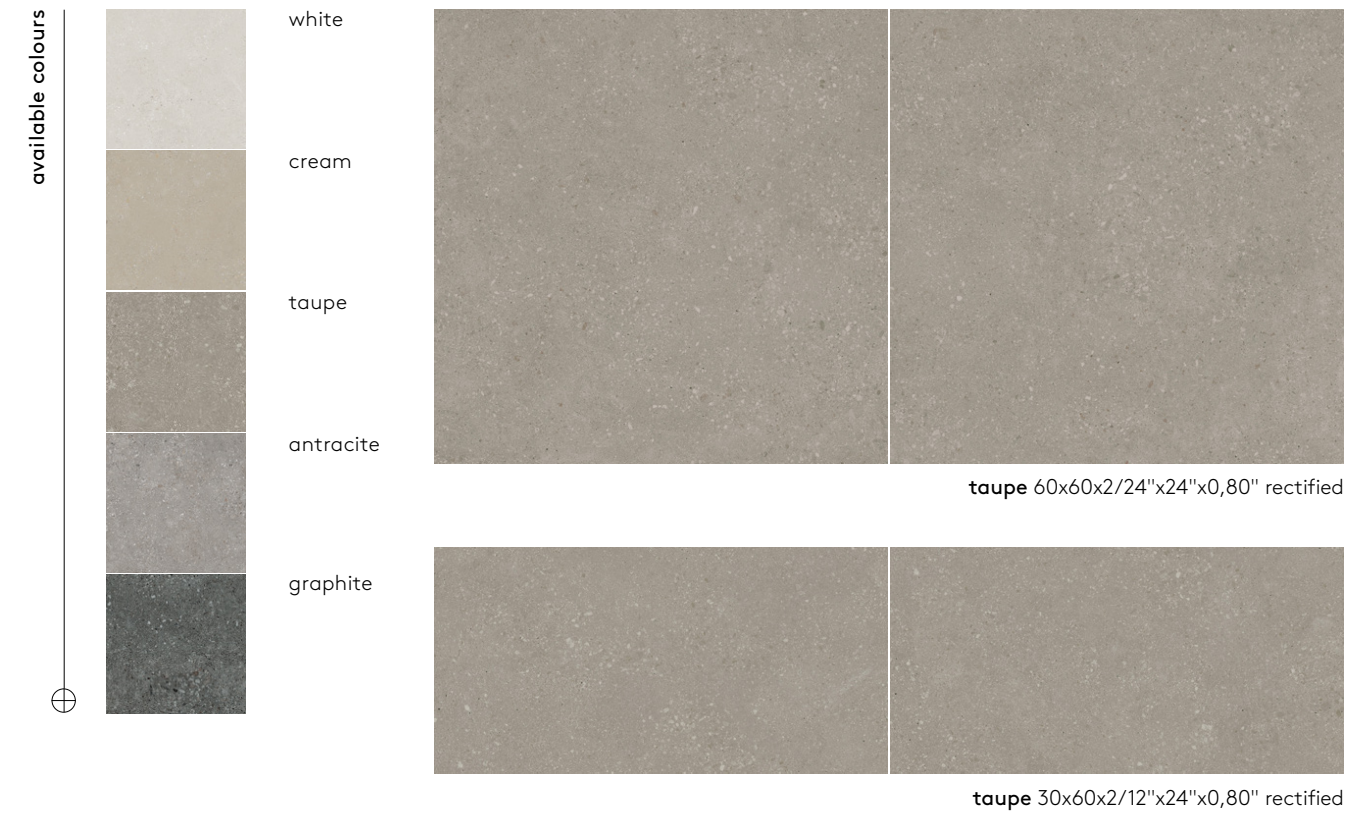

taupe 60x60x2/24"x24"x0,80" rectified

taupe 30x60x2/12"x24"x0,80" rectified

color	format cm/in	thk. mm/in	ean	surface	no. of face	R	pei	rectified
white	60x60/24"x24"	20/0,80"	—	mat	12	R11	IV	✓
	60x60/24"x24"	30/1,20"	—	mat	12	R11	IV	✓
	30x60/12"x24"	20/0,80"	—	mat	15	R11	IV	✓
cream	60x60/24"x24"	20/0,80"	5905427712145	mat	12	R11	IV	✓
	60x60/24"x24"	30/1,20"	5905427712879	mat	12	R11	IV	✓
	30x60/12"x24"	20/0,80"	—	mat	15	R11	IV	✓
taupe	60x60/24"x24"	20/0,80"	5905427712169	mat	12	R11	IV	✓
	60x60/24"x24"	30/1,20"	5905427712893	mat	12	R11	IV	✓
	30x60/12"x24"	20/0,80"	5901503230763	mat	15	R11	IV	✓
antracite	60x60/24"x24"	20/0,80"	5905427712183	mat	12	R11	IV	✓
	60x60/24"x24"	30/1,20"	5905427712916	mat	12	R11	IV	✓
	30x60/12"x24"	20/0,80"	5901503230787	mat	15	R11	IV	✓
graphite	60x60/24"x24"	20/0,80"	5905427712206	mat	12	R11	IV	✓
	60x60/24"x24"	30/1,20"	5905427712930	mat	12	R11	IV	✓
	30x60/12"x24"	20/0,80"	5901503230800	mat	15	R11	IV	✓

packing system	format cm/in	thk. mm/in	pcs./box	m²/sq ft box	kg/lb box	box/pallet
	60x60/24"x24"	30/1,20"	1	0,36/3,87	25/55,12	40
	60x60/24"x24"	20/0,80"	2	0,72/7,75	31/68,34	30
	30x60/12"x24"	20/0,80"	3	0,54/5,81	24,6/54,23	48