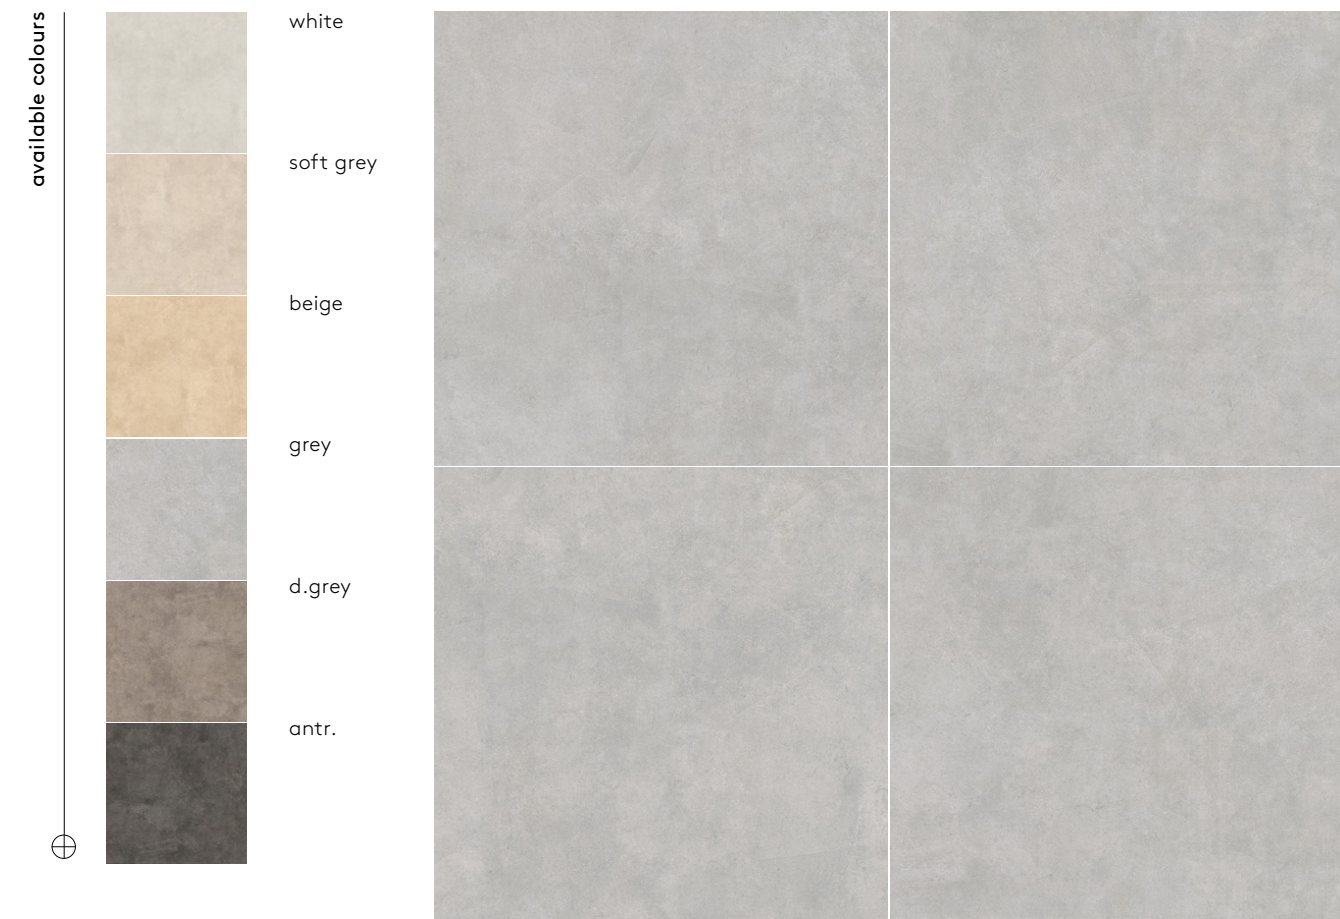

/21/ inspiration of the concrete

qubus collection

white 60x60x2/24"x24"x0,80" rectified

color	format cm/in	thk. mm/in	ean	surface	no. of face	R	pei	rectified
white	60x60/24"x24"	20/0,80"	5905427710950	mat	12	R11	IV	✓
soft grey	60x60/24"x24"	20/0,80"	5905427711032	mat	12	R11	IV	✓
beige	60x60/24"x24"	20/0,80"	5905427711056	mat	12	R11	IV	✓
grey	60x60/24"x24"	20/0,80"	5905427710974	mat	12	R11	IV	✓
dark grey	60x60/24"x24"	20/0,80"	5905427711018	mat	12	R11	IV	✓
antracite	60x60/24"x24"	20/0,80"	5905427710998	mat	12	R11	IV	✓