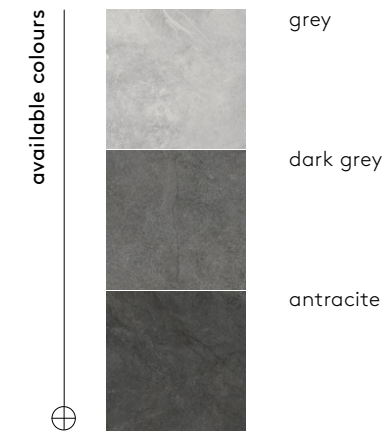

grey 90x90x2/36"x36"x0,80" rectified

color	format cm/in	thk. mm/in	ean	surface	no. of face	R	pei	rectified
grey	90x90/36"x36"	30/1,20"	5901503218679	mat	9	R11	IV	✓
	90x90/36"x36"	20/0,80"	5901503221440	mat	9	R11	IV	✓
dark grey	90x90/36"x36"	30/1,20"	5901503219942	mat	9	R11	IV	✓
	90x90/36"x36"	20/0,80"	5901503221426	mat	9	R11	IV	✓
antracite	90x90/36"x36"	30/1,20"	5901503218655	mat	9	R11	IV	✓
	90x90/36"x36"	20/0,80"	5901503221402	mat	9	R11	IV	✓

packing system	format cm/in	thk. mm/in	pcs./box	m²/sq ft box	kg/lb box	box/pallet
⊕	90x90/36"x36"	30/1,20"	1	0,81/8,72	56/123,46	20
	90x90/36"x36"	20/0,80"	1	0,81/8,72	35,2/77,20	30