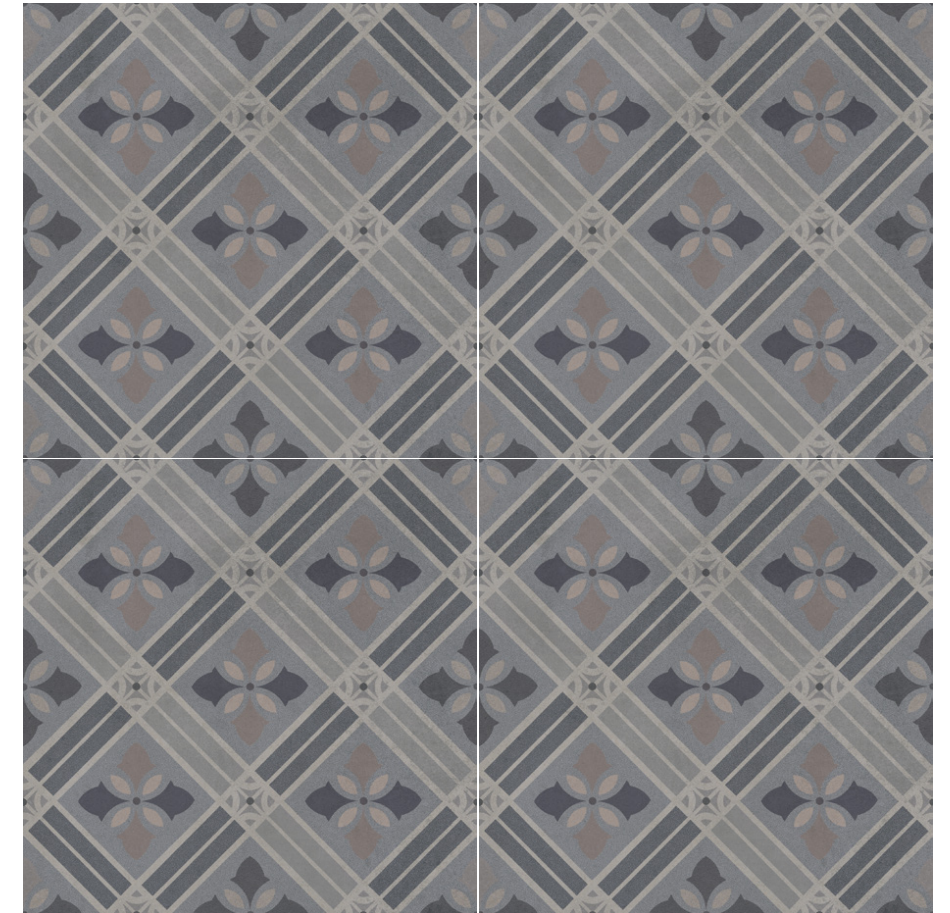

terra

available colours

/85/inspiration of the carpet

select decor collection

grey 60x60x3/24"x24"x1,20" rectified

grey

available colours

color	format cm/in	thk. mm/in	ean	surface	no. of face	R	pei	rectified
terra	60x60/24"x24"	30/1,20"	5901503219881	mat	1	R11	IV	✓