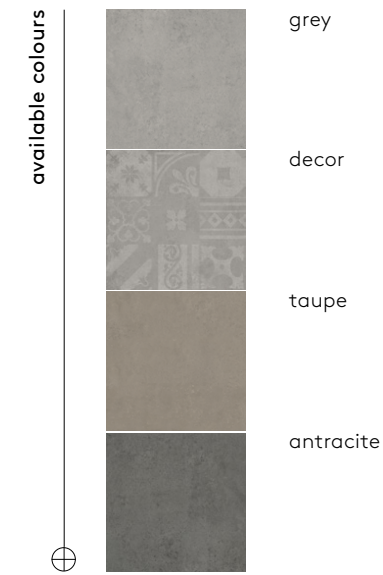

grey 90x90x2/36"x36"x0,80" rectified

color	format cm/in	thk. mm/in	ean	surface	no. of face	R	pei	rectified
grey	90x90/36"x36"	30/1,20"	5901503218570	mat	6	R11	IV	✓
decor	90x90/36"x36"	30/1,20"	5901503220375	mat	1	R11	IV	✓
taupe	90x90/36"x36"	30/1,20"	5901503218594	mat	7	R11	IV	✓
antracite	90x90/36"x36"	30/1,20"	5901503218198	mat	13	R11	IV	✓

packing system	format cm/in	grubość mm	szt./opak.	m²/opak.	kg/opak.	opak./paleta
	90x90/36"x36"	30/1,20"	1	0,81/8,72	56/123,46	20

downtown grey 90x90x2/36"x36"x0,80"