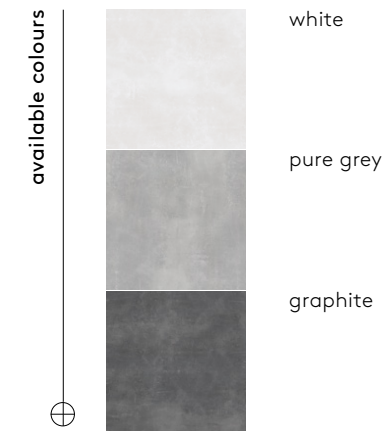

/91/inspiration of the concrete

stark collection

white 60x120x2/24"x48"x0,80" rectified

white 60x60x2/24"x24"x0,80" rectified

color	format cm/in	thk. mm/in	ean	surface	no. of face	R	pei	rectified
white	60x120/24"x48"	20/0,80"	5901503211793	mat	8	R11	IV	✓
	60x60/24"x24"	30/1,20"	5901503207864	mat	6	R11	IV	✓
	60x60/24"x24"	20/0,80"	5901503222041	mat	6	R11	IV	✓
pure grey	60x120/24"x48"	20/0,80"	5901503211083	mat	8	R11	IV	✓
	60x60/24"x24"	30/1,20"	5901503207857	mat	6	R11	IV	✓
	60x60/24"x24"	20/0,80"	5901503222027	mat	6	R11	IV	✓
graphite	60x120/24"x48"	20/0,80"	5901503211090	mat	8	R11	IV	✓
	60x60/24"x24"	30/1,20"	5901503207840	mat	6	R11	IV	✓
	60x60/24"x24"	20/0,80"	5901503222287	mat	6	R11	IV	✓