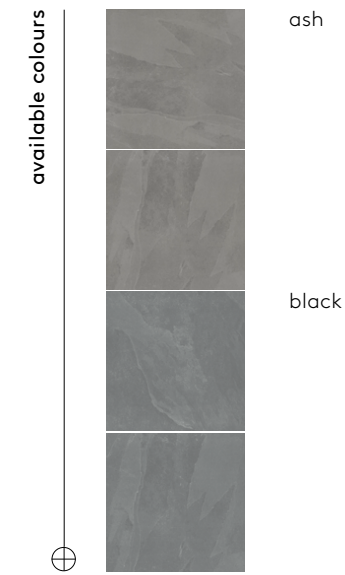

black 60x60x2/24"x24"x0,80" rectified

color	format cm/in	thk. mm/in	ean	surface	no. of face	R	pei	rectified
ash	60x60/24"x24"	20/0,80"	5905427711094	mat	8	R11	IV	✓
black	60x60/24"x24"	20/0,80"	5905427711070	mat	6	R11	IV	✓

oxygen collection

60x60x2/24"x24"x0,80"

available sizes

packing system	format cm/in	thk. mm/in	pcs./box	m²/sq ft box	kg/lb box	box/pallet
	60x60/24"x24"	20/0,80"	2	0,72/7,75	31/68,34	30