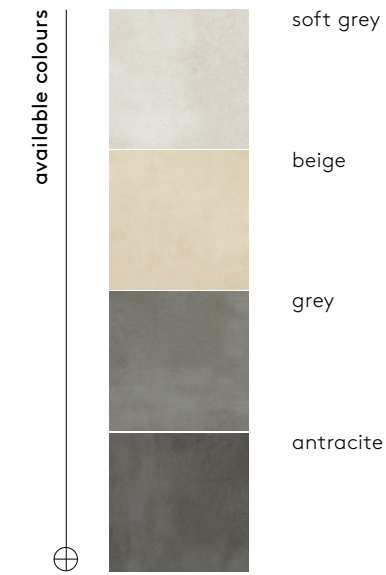

soft grey 45x90x2/18"x36"x0,80" rectified

color	format cm/in	thk. mm/in	ean	surface	no. of face	R	pei	rectified
soft grey	45x90/18"x36"	20/0,80"	5901503225660	mat	10	R11	IV	✓
beige	45x90/18"x36"	20/0,80"	5901503225684	mat	10	R11	IV	✓
grey	45x90/18"x36"	20/0,80"	5901503225646	mat	10	R11	IV	✓
antracite	45x90/18"x36"	20/0,80"	5901503225707	mat	10	R11	IV	✓

packing system	format cm/in	grubość mm	szt./opak.	m²/opak.	kg/opak.	opak./paleta
	45x90/18"x36"	20/0,80"	2	0,81/8,72	37/81,55	24