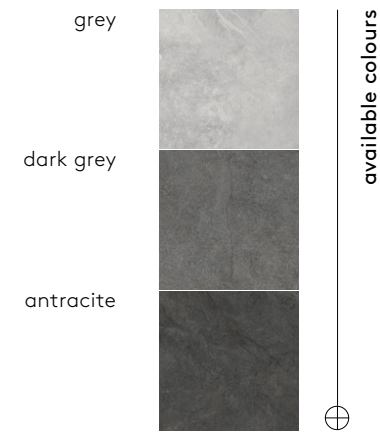

grey 60x120x2/24"x48"x0,80" rectified

color	format cm/in	thk. mm/in	ean	surface	no. of face	R	pei	rectified
grey	60x120/24"x48"	20/0,80"	5901503220429	mat	6	R11	IV	✓
dark grey	60x120/24"x48"	20/0,80"	5901503220436	mat	6	R11	IV	✓
antracite	60x120/24"x48"	20/0,80"	5901503218327	mat	6	R11	IV	✓