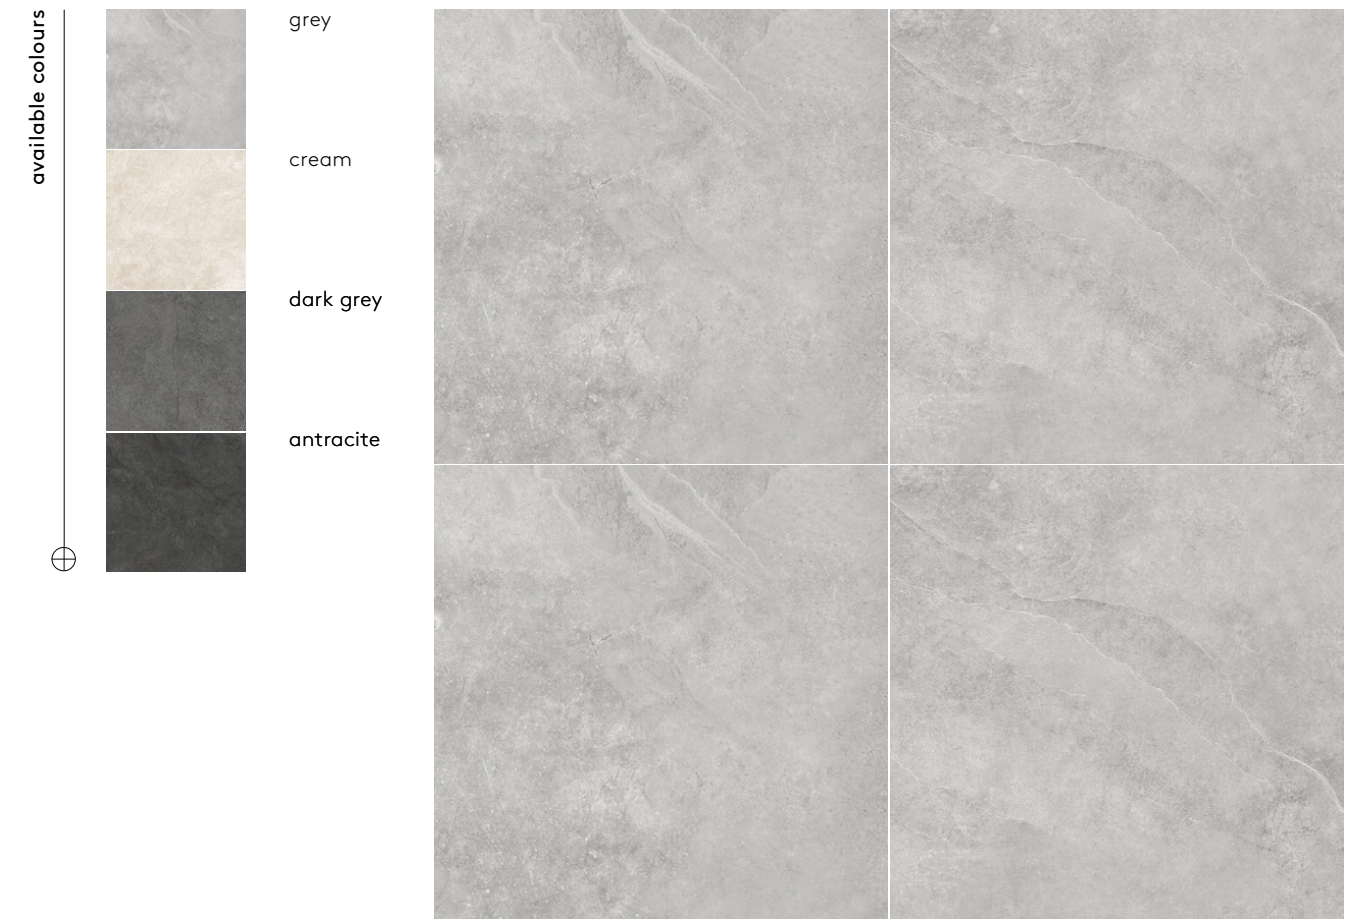

grey 60x60x2/24''x24''x0,80'' rectified

color	format cm/in	thk. mm/in	ean	surface	no. of face	R	pei	rectified
grey	60x60/24''x24''	30/1,20''	5901503210499	mat	11	R11	IV	✓
	60x60/24''x24''	20/0,80''	5901503220238	mat	11	R11	IV	✓
cream	60x60/24''x24''	30/1,20''	5905427710639	mat	6	R11	IV	✓
	60x60/24''x24''	20/0,80''	5901503221891	mat	12	R11	IV	✓
dark grey	60x60/24''x24''	30/1,20''	5901503210505	mat	11	R11	IV	✓
	60x60/24''x24''	20/0,80''	5901503220252	mat	11	R11	IV	✓
antracite	60x60/24''x24''	30/1,20''	5901503210512	mat	11	R11	IV	✓
	60x60/24''x24''	20/0,80''	5901503220276	mat	11	R11	IV	✓

pizarra collection

60x60x2/24''x24''x0,80'' • 60x60x3/24''x24''x1,20'' • 60x120x2/24''x48''x0,80''
90x90x2/36''x36''x0,80'' • 90x90x3/36''x36''x1,20'' • 45x90x2/18''x36''x0,80''

available sizes

packing system	format cm/in	grubość mm	szt./opak.	m²/opak.	kg/opak.	opak./paleta
	60x60/24''x24''	30/1,20''	1	0,36/3,87	25/55,12	40
	60x60/24''x24''	20/0,80''	2	0,72/7,75	31/68,34	30