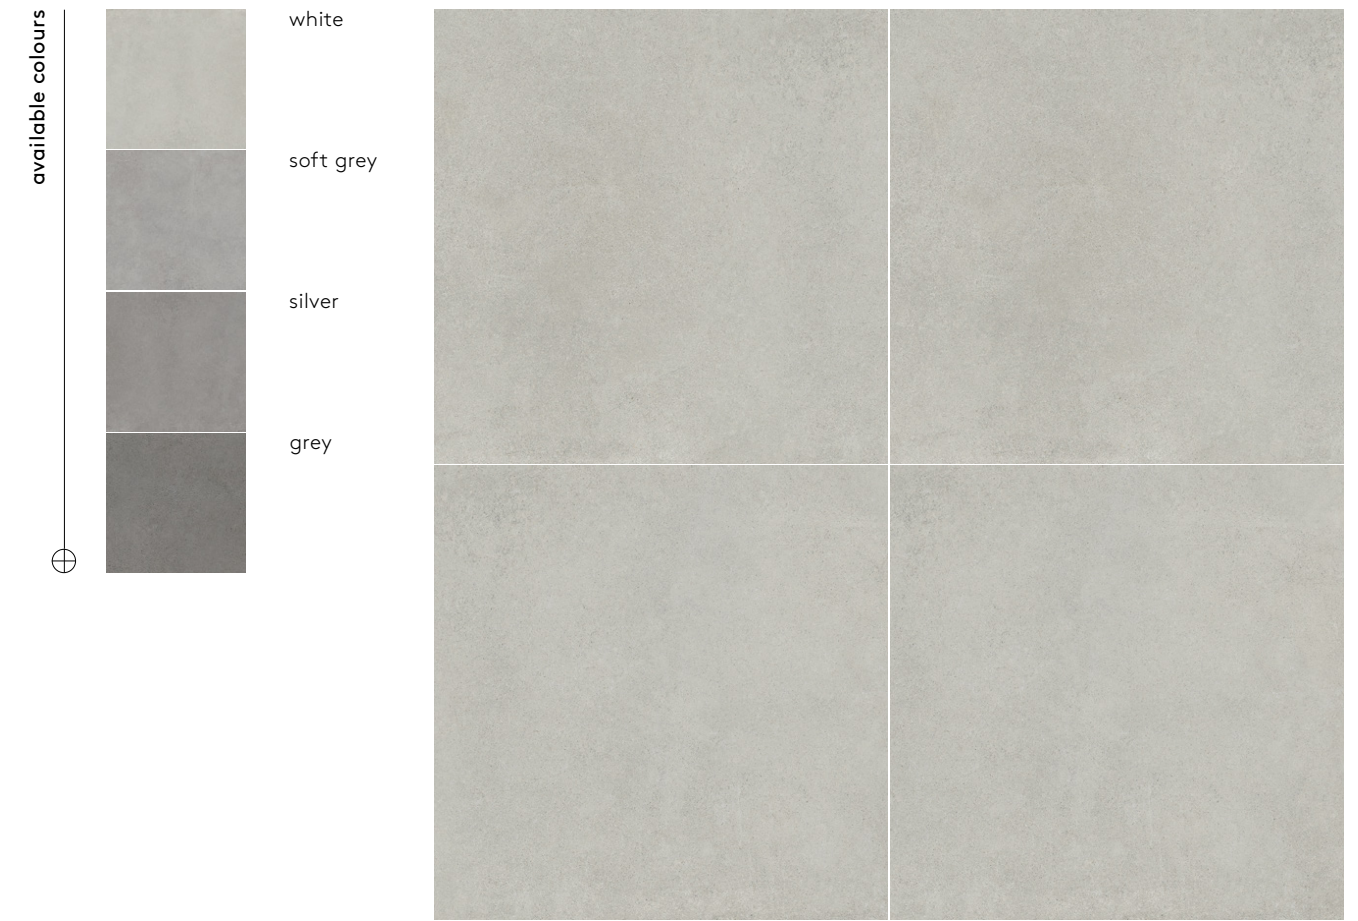

rawtech collection

white 60x60x2/24"x24"x0,80" rectified

color	format cm/in	thk. mm/in	ean	surface	no. of face	R	pei	rectified
white	60x60/24"x24"	20/0,80"	5905427710714	mat	10	R11	IV	✓
soft grey	60x60/24"x24"	20/0,80"	5905427710677	mat	10	R11	IV	✓
silver	60x60/24"x24"	20/0,80"	5905427710691	mat	10	R11	IV	✓
grey	60x60/24"x24"	20/0,80"	5905427710738	mat	10	R11	IV	✓