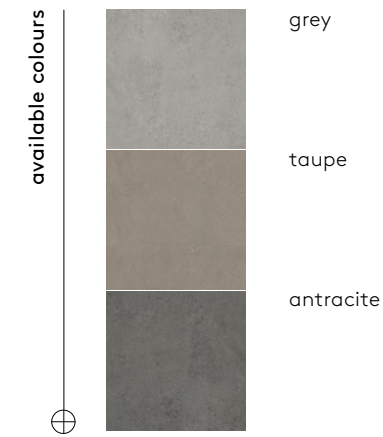

grey 60x60x2/24"x24"x0,80" rectified

color	format cm/in	thk. mm/in	ean	surface	no. of face	R	pei	rectified
grey	60x60/24"x24"	30/1,20"	5901503208144	mat	12	R11	IV	✓
	60x60/24"x24"	20/0,80"	5901503203866	mat	9	R11	IV	✓
taupe	60x60/24"x24"	30/1,20"	5901503208168	mat	12	R11	IV	✓
	60x60/24"x24"	20/0,80"	5901503203859	mat	9	R11	IV	✓
antracite	60x60/24"x24"	30/1,20"	5901503208151	mat	6	R11	IV	✓
	60x60/24"x24"	20/0,80"	5901503203873	mat	9	R11	IV	✓

downtown collection

60x60x2/24"x24"x0,80" • 60x60x3/24"x24"x1,20" • 90x90x3/36"x36"x1,20"

⊕ available sizes

packing system ⊕	format cm/in	thk. mm/in	pcs./box	m²/sq ft box	kg/lb box	box/pallet
	60x60/24"x24"	30/1,20"	1	0,36/3,87	25/55,12	40
	60x60/24"x24"	20/0,80"	2	0,72/7,75	31/68,34	30