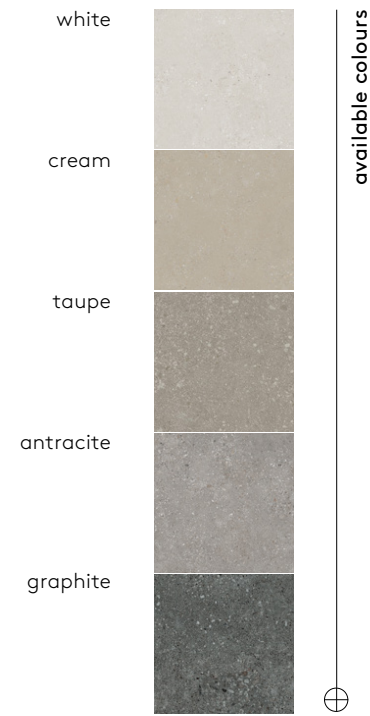

color	format cm/in	thk. mm/in	ean	surface	no. of face	R	pei	rectified
white	60x120/24"x48"	20/0,80"	—	mat	12	R11	IV	✓
cream	60x120/24"x48"	20/0,80"	5905427712633	mat	12	R11	IV	✓
taupe	60x120/24"x48"	20/0,80"	5905427712657	mat	12	R11	IV	✓
antracite	60x120/24"x48"	20/0,80"	5905427712671	mat	12	R11	IV	✓
graphite	60x120/48"x48"	20/0,80"	5905427712695	mat	12	R11	IV	✓

format cm/in	thk. mm/in	pcs./box	m²/sq ft box	kg/lb box	box/pallet	packing system
60x120/24"x48"	20/0,80"	1	0,72/7,75	32/70,55	32