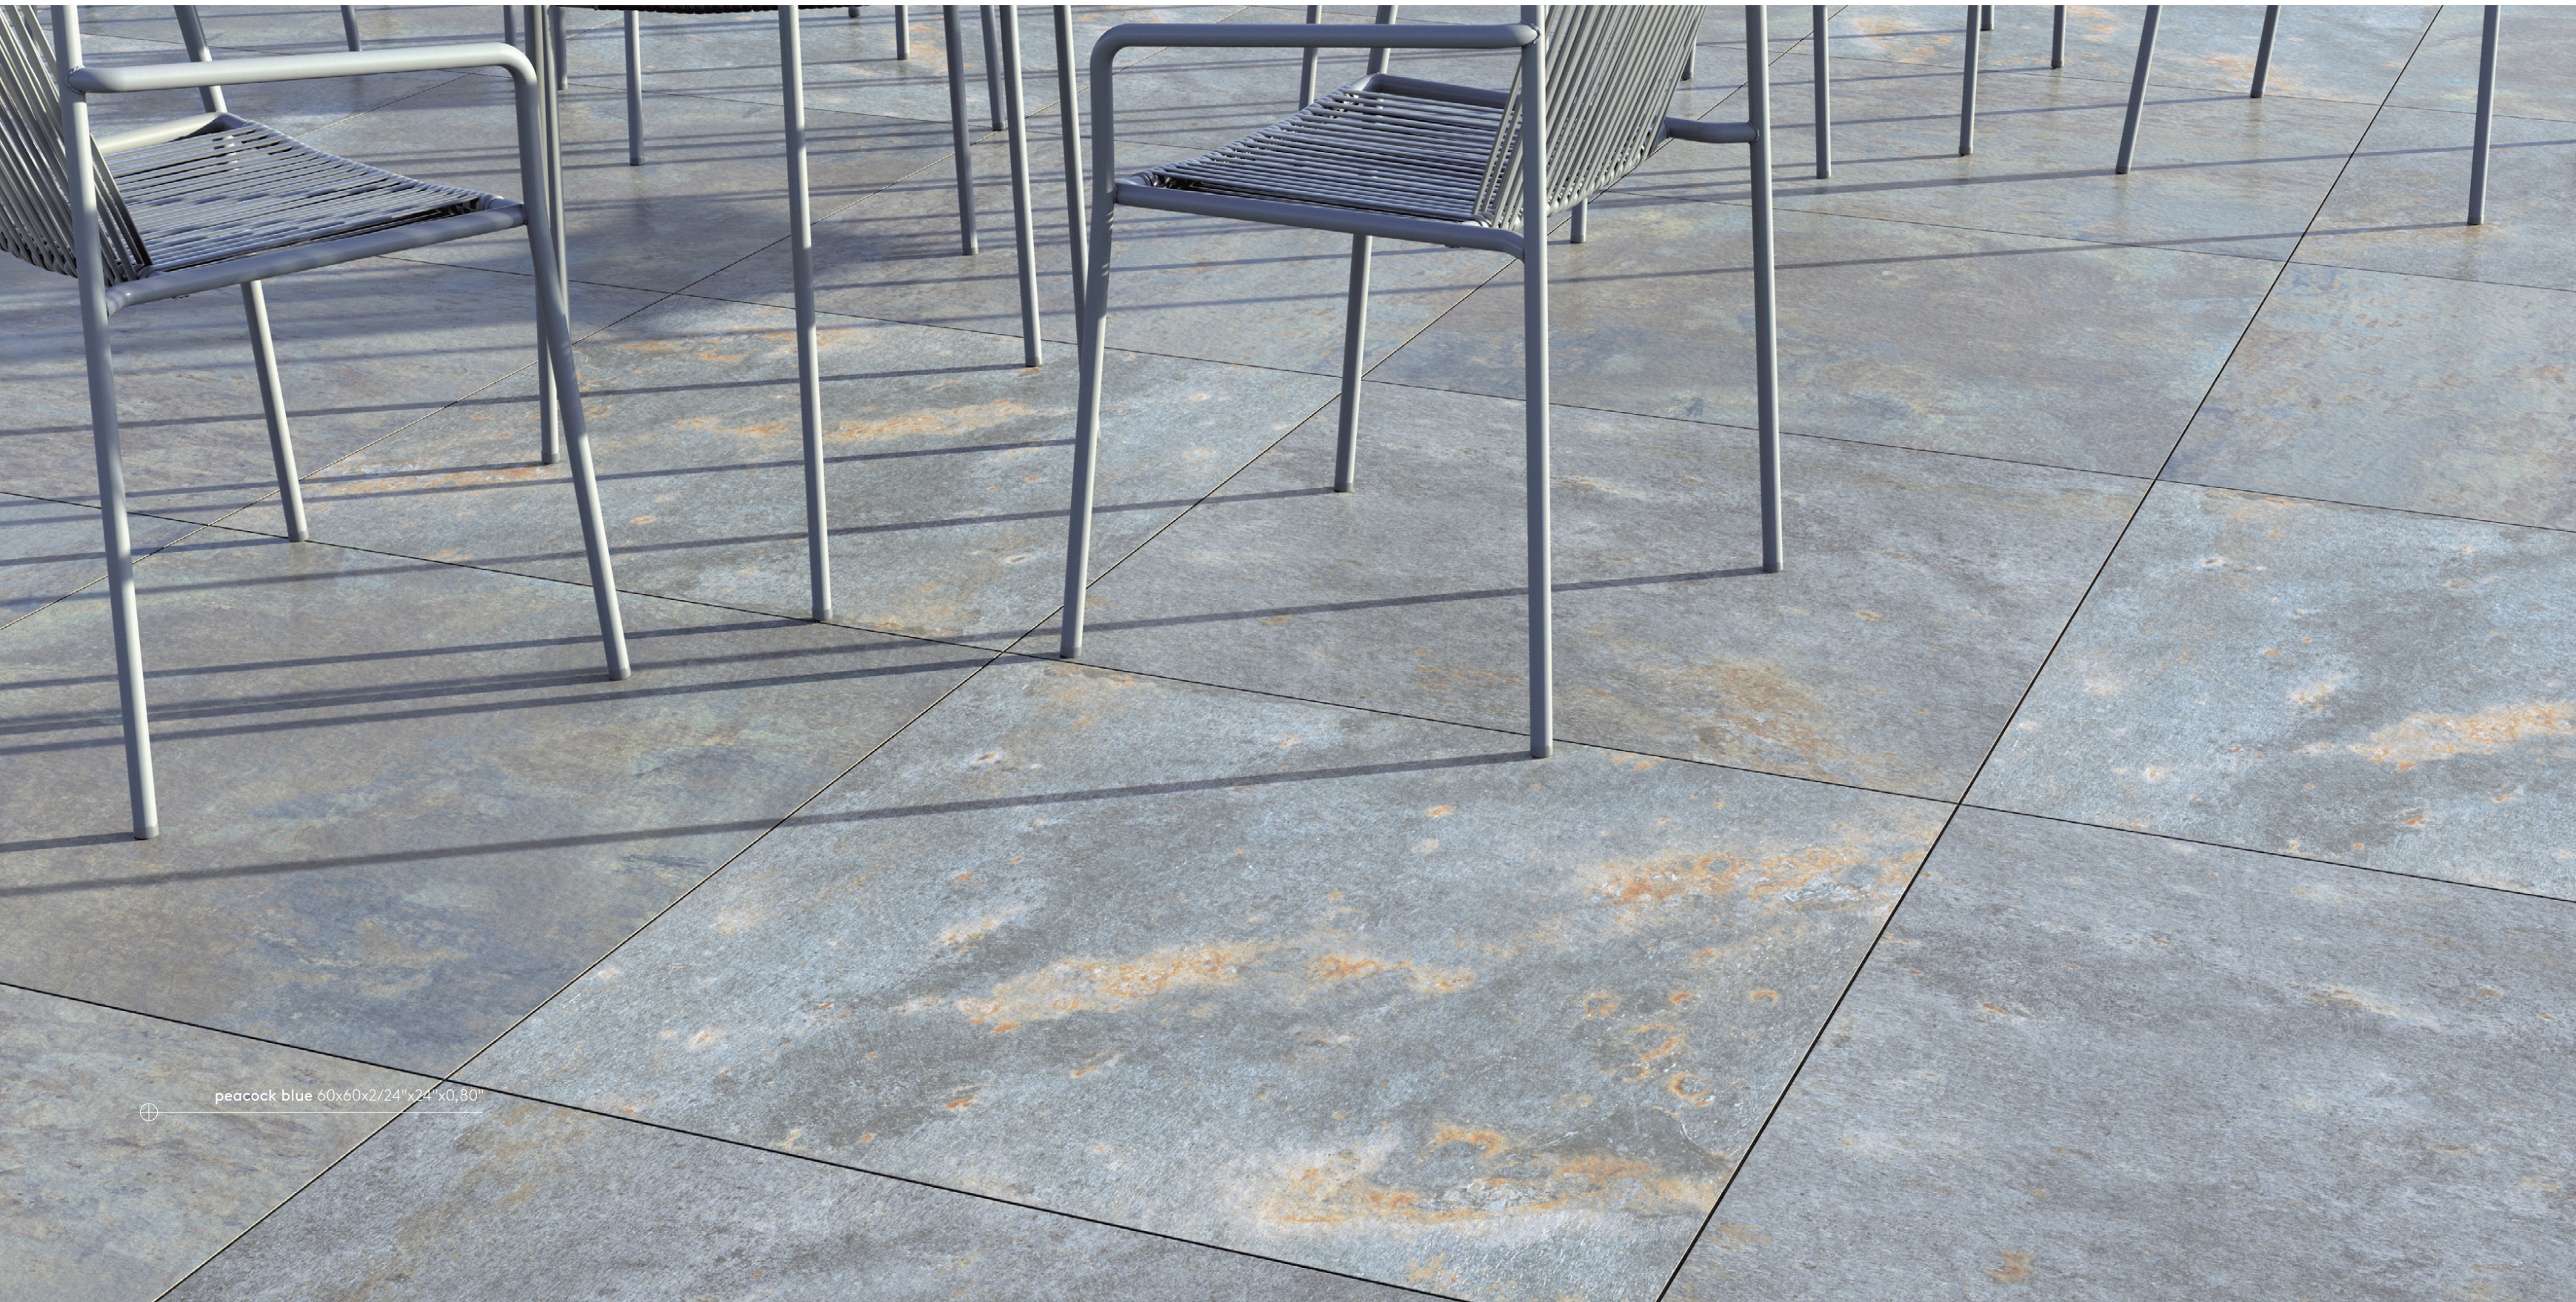

peacock collection

60x60x2/24"x24"x0,80" • 60x60x3/24"x24"x1,20" 90x90x2/36"x36"x0,80" • 90x90x3/36"x36"x1,20"

available sizes

peacock blue 60x60x2/24"x24"x0,80"